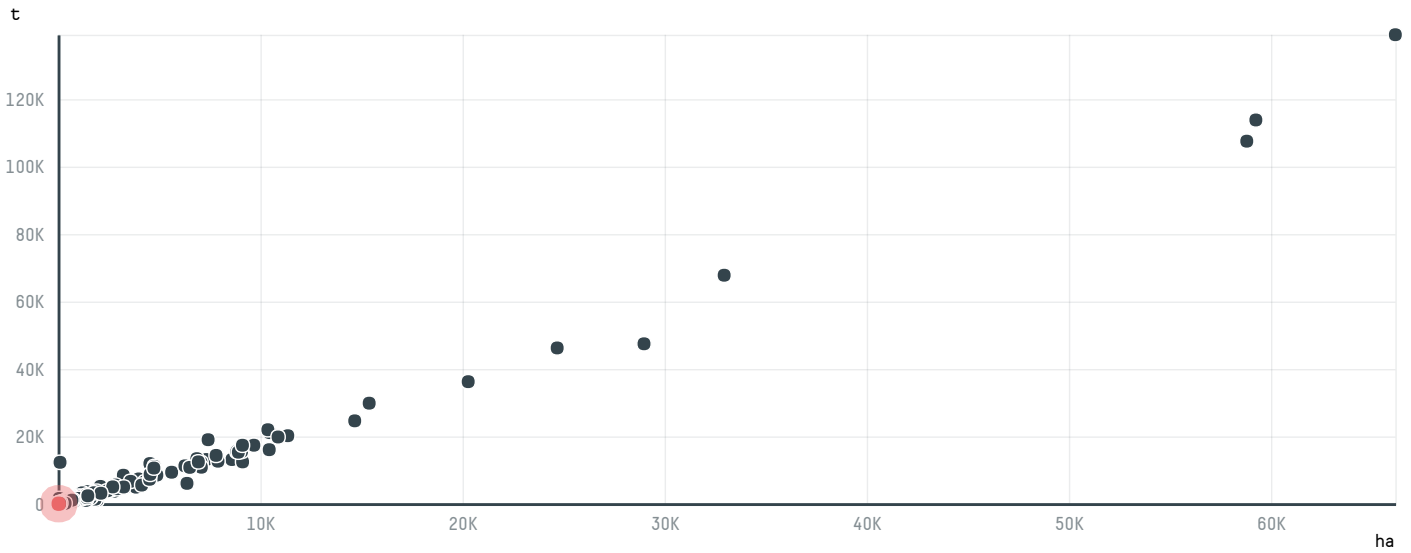

COMPARING COMPANIES IMPORTING COFFEE FROM BRAZIL IN 2016

Trase is a partnership between

In collaboration with

and many other organizations and individuals.

Donors

[Terms of Use](#) · [Privacy policy](#) · [Cookie policy](#) · [Contact us](#)

This website uses cookies to provide you with an improved user experience. By continuing to browse this site, you consent to the use of cookies and similar technologies. Please visit our [privacy policy](#) for further details.

I AGREE