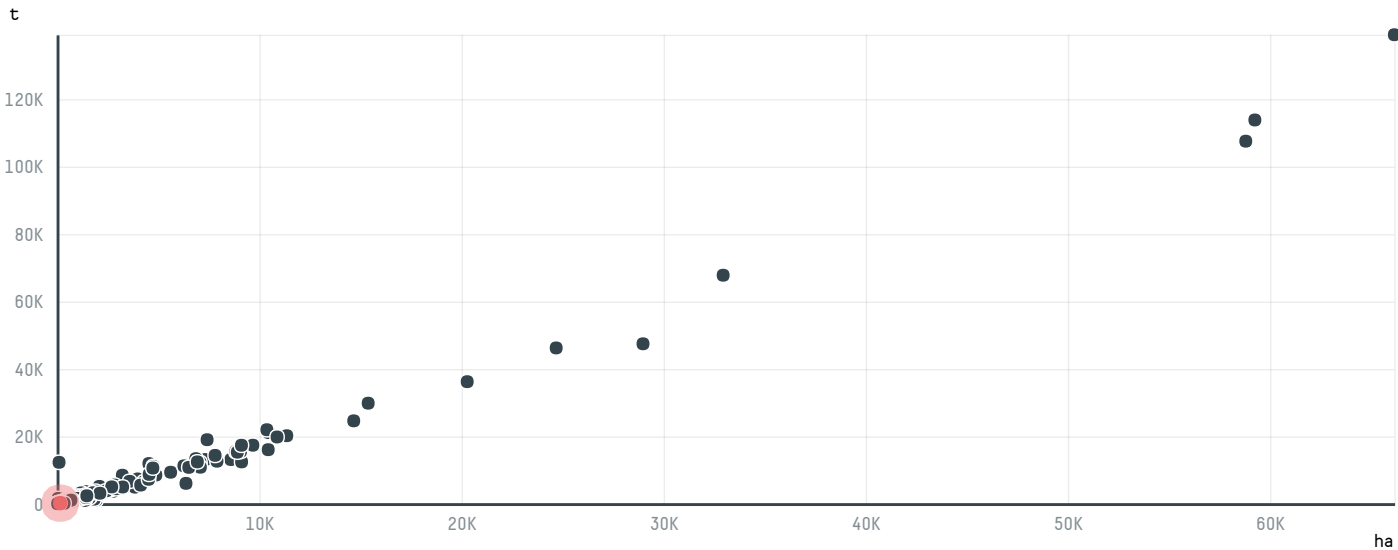

trase

BERNHARD ROTHFOS GMBH (EXP-0901/15A)

ACTIVITY	COMMODITY	COUNTRY	YEAR
Importer	Coffee	Brazil	2016

BERNHARD ROTHFOS GMBH (EXP-0901/15A) was the 505th largest importer of coffee from BRAZIL in 2016, accounting for 216 tons. As an importer, BERNHARD ROTHFOS GMBH (EXP-0901/15A) sources from 5 municipalities, or 1% of the coffee production municipalities. The main destination of the coffee imported by BERNHARD ROTHFOS GMBH (EXP-0901/15A) is SWEDEN, accounting for 100% of the total.

TOP DESTINATION COUNTRIES OF COFFEE IMPORTED BY BERNHARD ROTHFOS GMBH (EXP-0901/15A):

COMPARING COMPANIES IMPORTING COFFEE FROM BRAZIL IN 2016

Trase is a partnership between

In collaboration with

and many other organizations and individuals.