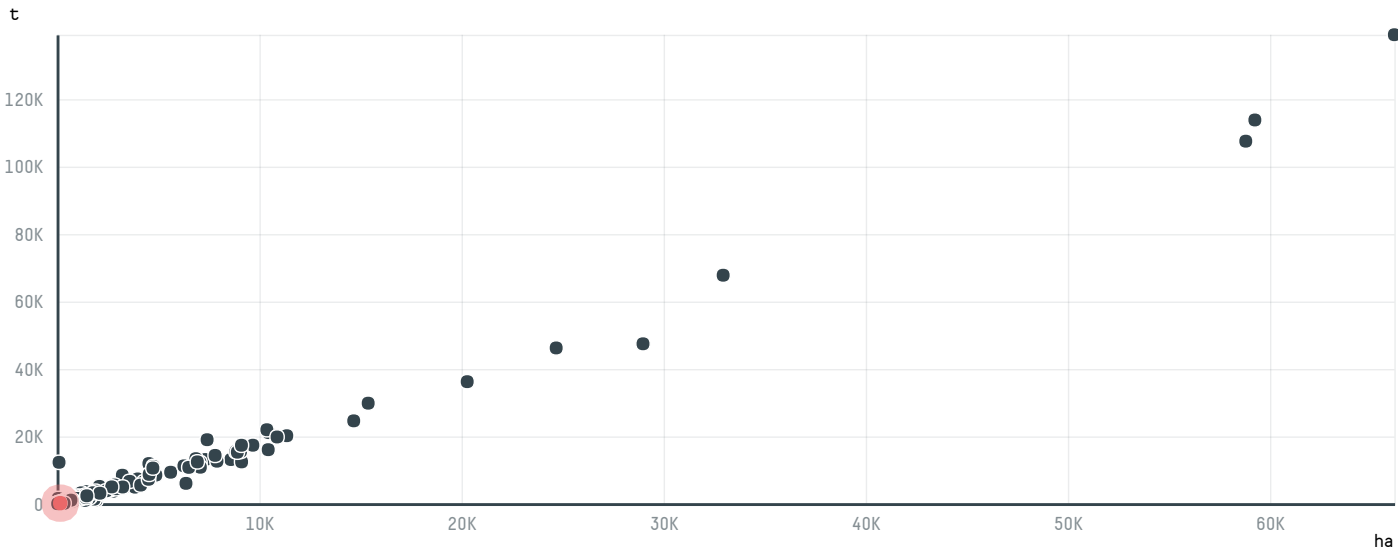

trase

BERNHARD ROTHFOS GMBH (EXP-0267/16B)

ACTIVITY	COMMODITY	COUNTRY	YEAR
Importer	Coffee	Brazil	2016

BERNHARD ROTHFOS GMBH (EXP-0267/16B) was the 504th largest importer of coffee from BRAZIL in 2016, accounting for 216 tons. As an importer, BERNHARD ROTHFOS GMBH (EXP-0267/16B) sources from 5 municipalities, or 1% of the coffee production municipalities. The main destination of the coffee imported by BERNHARD ROTHFOS GMBH (EXP-0267/16B) is SWEDEN, accounting for 100% of the total.

TOP DESTINATION COUNTRIES OF COFFEE IMPORTED BY BERNHARD ROTHFOS GMBH (EXP-0267/16B):

COMPARING COMPANIES IMPORTING COFFEE FROM BRAZIL IN 2016

Trase is a partnership between

In collaboration with

and many other organizations and individuals.