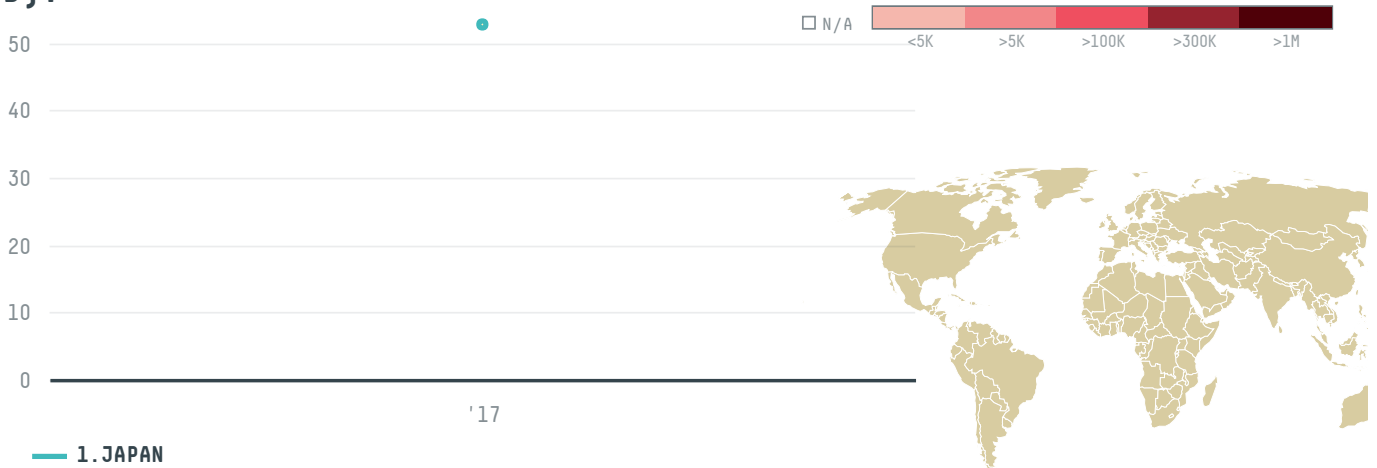

mitsui co , ltd (EXP 0155 17B)

ACTIVITY

Importer

COMMODITY

Coffee

COUNTRY

Brazil

YEAR

2017

MITSUI CO , LTD (EXP 0155 17B) was the 743rd largest importer of coffee from BRAZIL in 2017, accounting for 53 tons. As an importer, MITSUI CO , LTD (EXP 0155 17B) sources from 9 municipalities, or 1% of the coffee production municipalities. The main destination of the coffee imported by MITSUI CO , LTD (EXP 0155 17B) is JAPAN, accounting for 100% of the total.

TOP DESTINATION COUNTRIES OF COFFEE IMPORTED BY MITSUI CO , LTD (EXP 0155 17B):