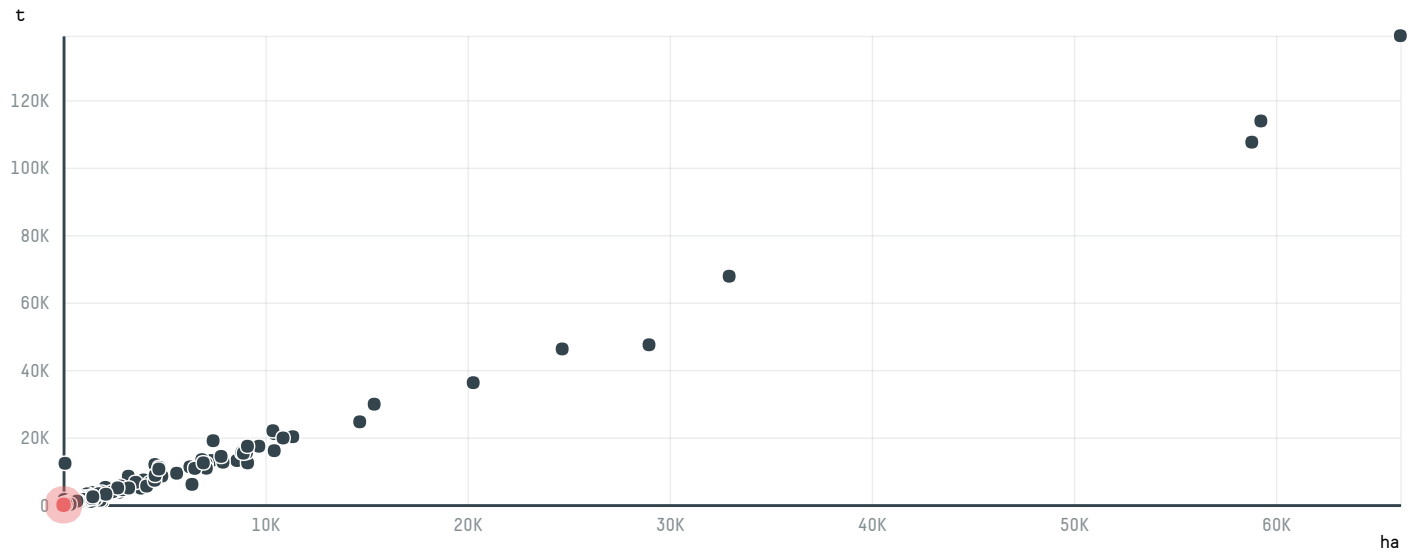

trase

IBERICAFE IMPORT S.L. (EXP-0036/16B)

ACTIVITY: **Importer**
COMMODITY: **Coffee**
COUNTRY: **Brazil**
YEAR: **2016**

IBERICAFE IMPORT S.L. (EXP-0036/16B) was the 1419th largest importer of coffee from BRAZIL in 2016, accounting for 19 tons. As an importer, IBERICAFE IMPORT S.L. (EXP-0036/16B) sources from 10 municipalities, or 2% of the coffee production municipalities. The main destination of the coffee imported by IBERICAFE IMPORT S.L. (EXP-0036/16B) is SPAIN, accounting for 100% of the total.

TOP DESTINATION COUNTRIES OF COFFEE IMPORTED BY IBERICAFE IMPORT S.L. (EXP-0036/16B):

COMPARING COMPANIES IMPORTING COFFEE FROM BRAZIL IN 2016

Trase is a partnership between

In collaboration with

and many other organizations and individuals.