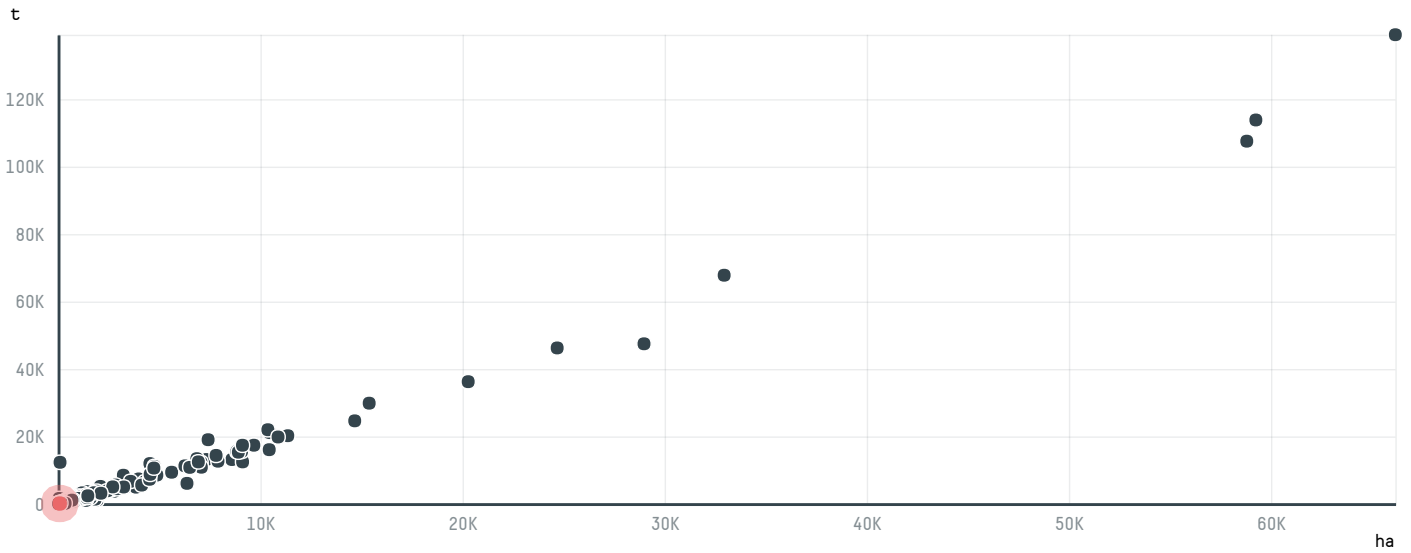

COMPARING COMPANIES IMPORTING COFFEE FROM BRAZIL IN 2016

Trase is a partnership between

In collaboration with

and many other organizations and individuals.

Donors

[Terms of Use](#) · [Privacy policy](#) · [Cookie policy](#) · [Contact us](#)

This website uses cookies to provide you with an improved user experience. By continuing to browse this site, you consent to the use of cookies and similar technologies. Please visit our [privacy policy](#) for further details.

I AGREE