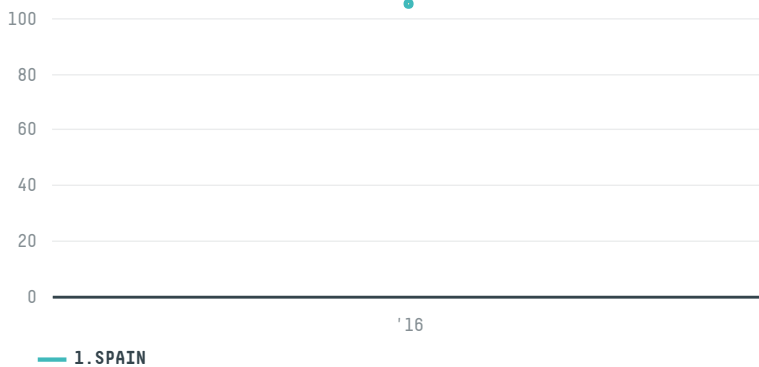

TOP DESTINATION COUNTRIES OF COFFEE IMPORTED BY COEX COFFEE INTERNATIONAL INC (EXP-0454/15):