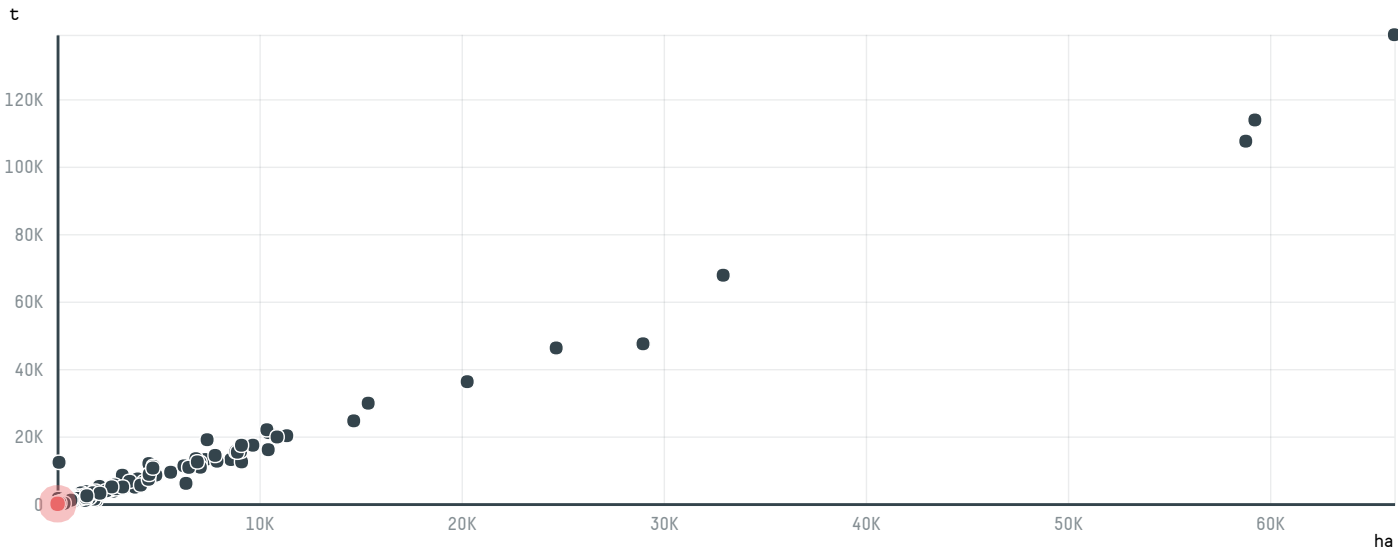

COMPARING COMPANIES IMPORTING COFFEE FROM BRAZIL IN 2016

Trase is a partnership between

In collaboration with

and many other organizations and individuals.

Donors

[Terms of Use](#) · [Privacy policy](#) · [Cookie policy](#) · [Contact us](#)

This website uses cookies to provide you with an improved user experience. By continuing to browse this site, you consent to the use of cookies and similar technologies. Please visit our [privacy policy](#) for further details.

I AGREE