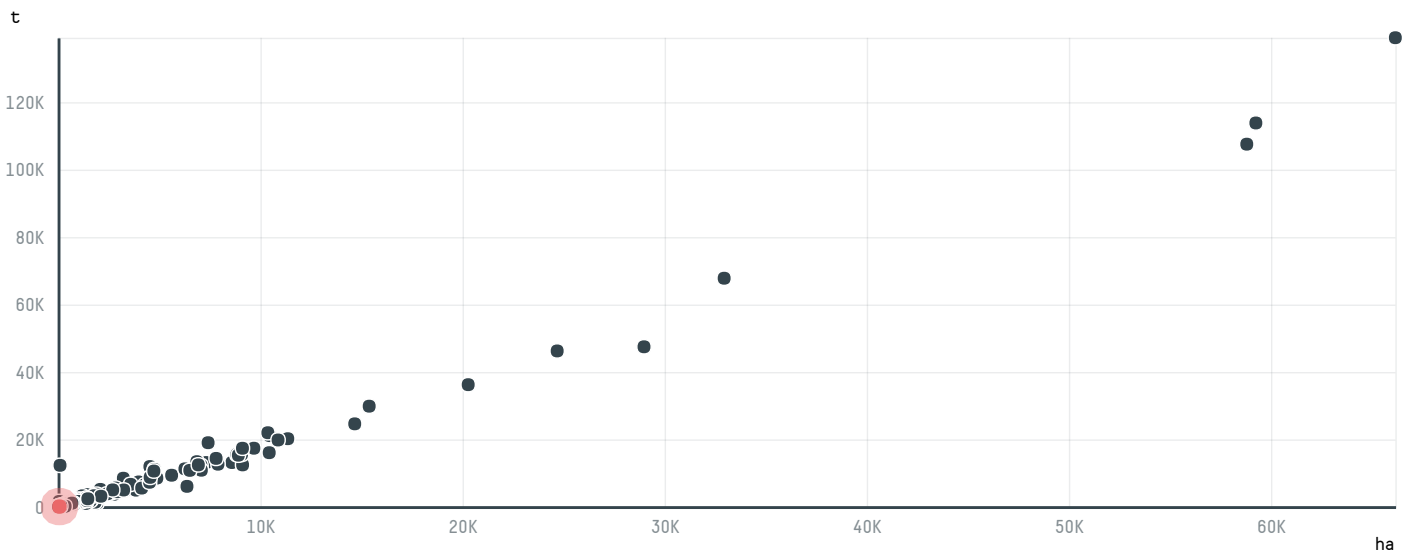

COMPARING COMPANIES IMPORTING COFFEE FROM BRAZIL IN 2016

Trase is a partnership between

In collaboration with

and many other organizations and individuals.

Donors

[Terms of Use](#) · [Privacy policy](#) · [Cookie policy](#) · [Contact us](#)

This website uses cookies to provide you with an improved user experience. By continuing to browse this site, you consent to the use of cookies and similar technologies. Please visit our [privacy policy](#) for further details.

I AGREE