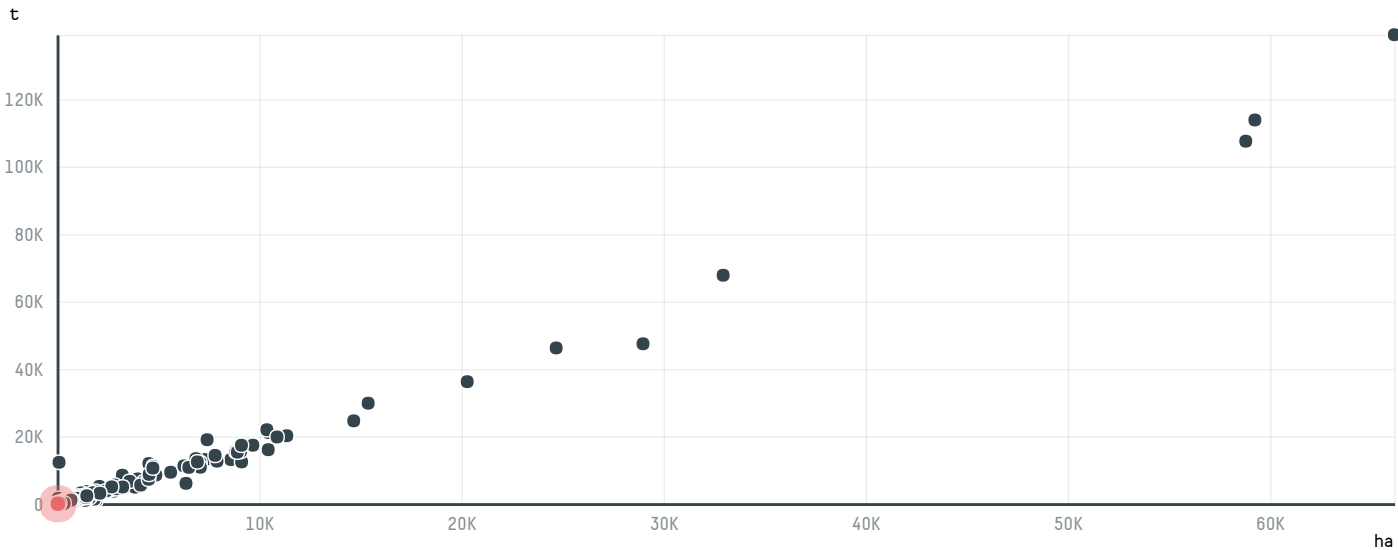

trase

BERNHARD ROTHFOS GMBH (EXP-0977/15A)

ACTIVITY	COMMODITY	COUNTRY	YEAR
Importer	Coffee	Brazil	2016

BERNHARD ROTHFOS GMBH (EXP-0977/15A) was the 1118th largest importer of coffee from BRAZIL in 2016, accounting for 43 tons. As an importer, BERNHARD ROTHFOS GMBH (EXP-0977/15A) sources from 10 municipalities, or 2% of the coffee production municipalities. The main destination of the coffee imported by BERNHARD ROTHFOS GMBH (EXP-0977/15A) is SPAIN, accounting for 100% of the total.

TOP DESTINATION COUNTRIES OF COFFEE IMPORTED BY BERNHARD ROTHFOS GMBH (EXP-0977/15A):

COMPARING COMPANIES IMPORTING COFFEE FROM BRAZIL IN 2016

Trase is a partnership between

In collaboration with

and many other organizations and individuals.