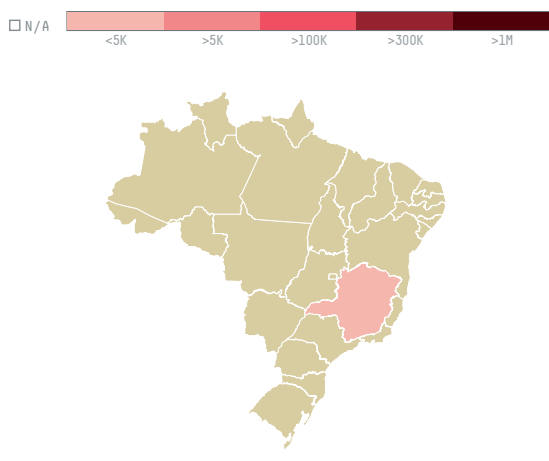

trase

BERNHARD ROTHFOS GMBH (EXP-0977/15A)

ACTIVITY	COMMODITY	COUNTRY	YEAR
Importer	Coffee	Brazil	2016

BERNHARD ROTHFOS GMBH (EXP-0977/15A) was the 1118th largest importer of coffee from BRAZIL in 2016, accounting for 43 tons. As an importer, BERNHARD ROTHFOS GMBH (EXP-0977/15A) sources from 10 municipalities, or 2% of the coffee production municipalities. The main destination of the coffee imported by BERNHARD ROTHFOS GMBH (EXP-0977/15A) is SPAIN, accounting for 100% of the total.

TOP DESTINATION COUNTRIES OF COFFEE IMPORTED BY BERNHARD ROTHFOS GMBH (EXP-0977/15A):

COMPARING COMPANIES IMPORTING COFFEE FROM BRAZIL IN 2016

Trase is a partnership between

In collaboration with

and many other organizations and individuals.