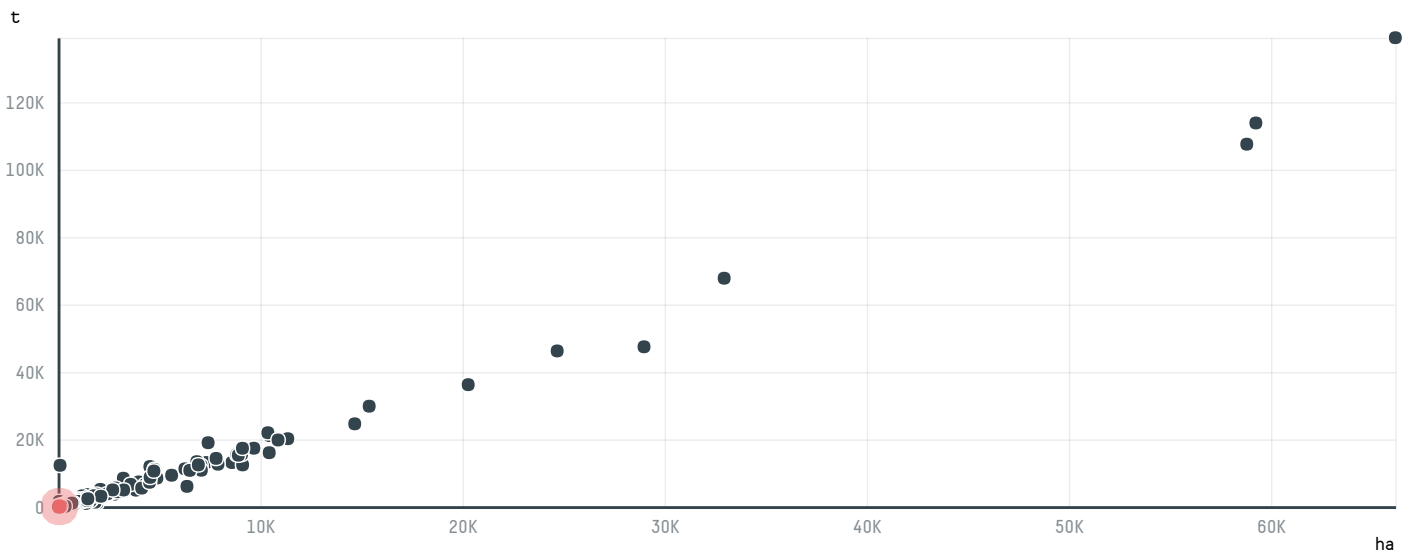

COMPARING COMPANIES IMPORTING COFFEE FROM BRAZIL IN 2016

Trase is a partnership between

In collaboration with

and many other organizations and individuals.

Donors

[Terms of Use](#) · [Privacy policy](#) · [Cookie policy](#) · [Contact us](#)

This website uses cookies to provide you with an improved user experience. By continuing to browse this site, you consent to the use of cookies and similar technologies. Please visit our [privacy policy](#) for further details.

I AGREE