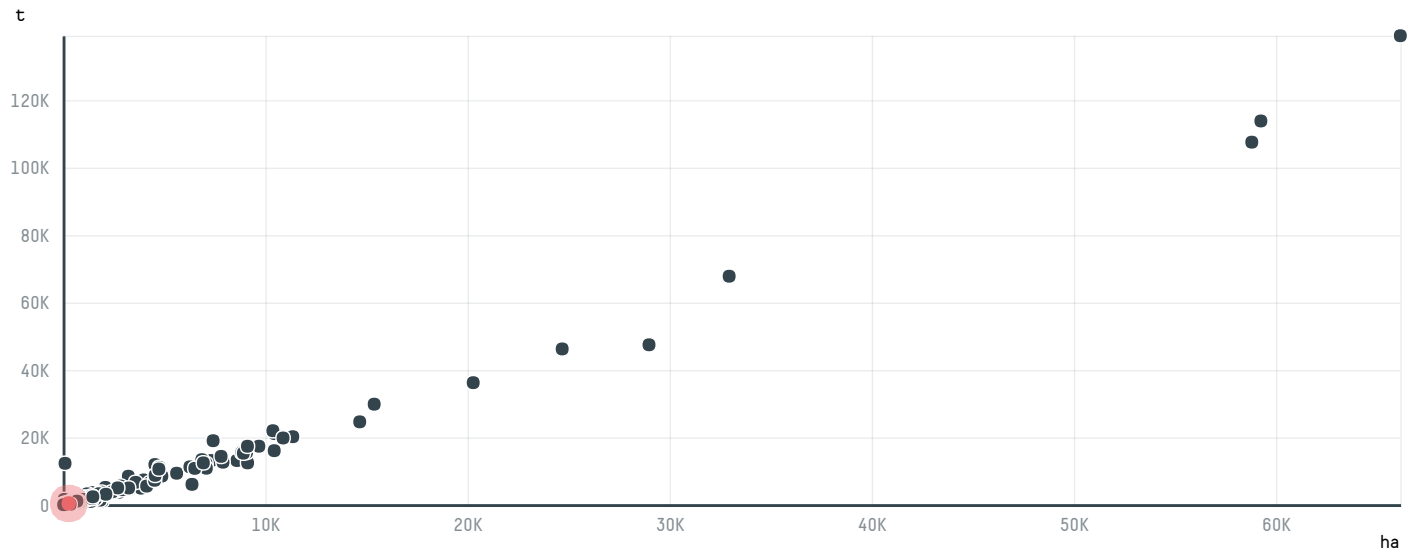

COMPARING COMPANIES IMPORTING COFFEE FROM BRAZIL IN 2016

Trase is a partnership between

In collaboration with

and many other organizations and individuals.

Donors

[Terms of Use](#) · [Privacy policy](#) · [Cookie policy](#) · [Contact us](#)