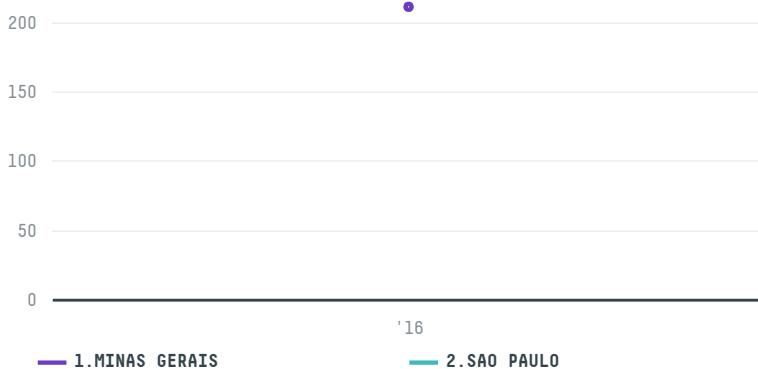

TOP DESTINATION COUNTRIES OF COFFEE IMPORTED BY SUCAFINA SA (EXP-0909/15):