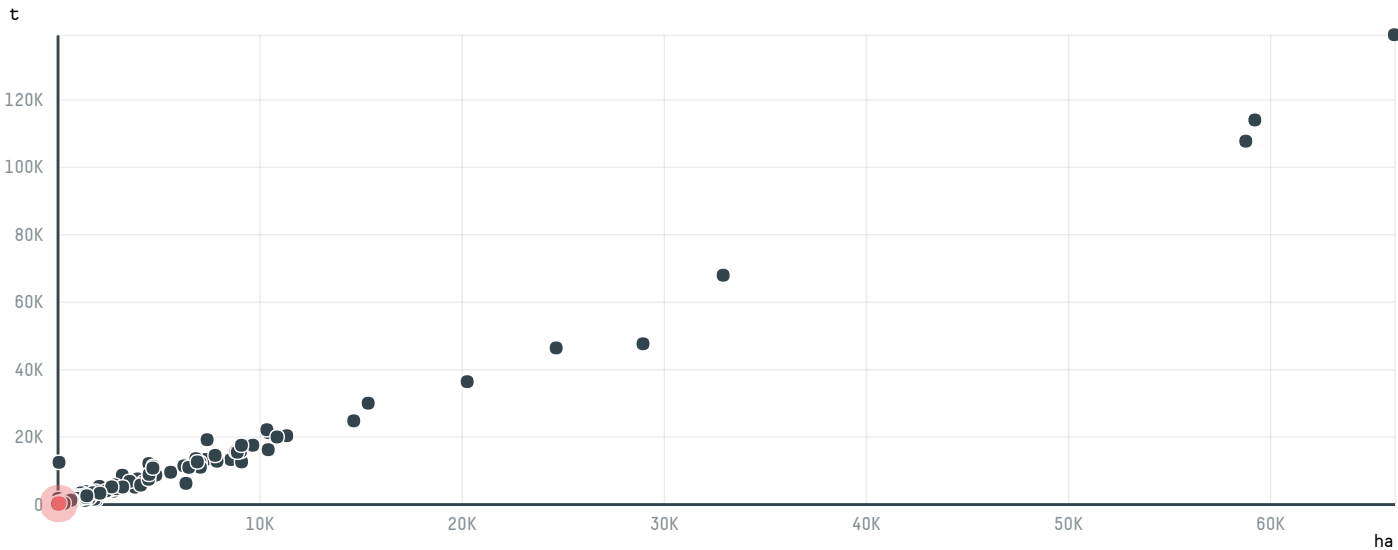

### TOP DESTINATION COUNTRIES OF COFFEE IMPORTED BY KHGO KAFFEEHANDEL GOLDSTEIN GMBH - (EXP- 0665/16):

□ N/A <5K >5K >100K >300K >1M

COMPARING COMPANIES IMPORTING COFFEE FROM BRAZIL IN 2016

Trase is a partnership between