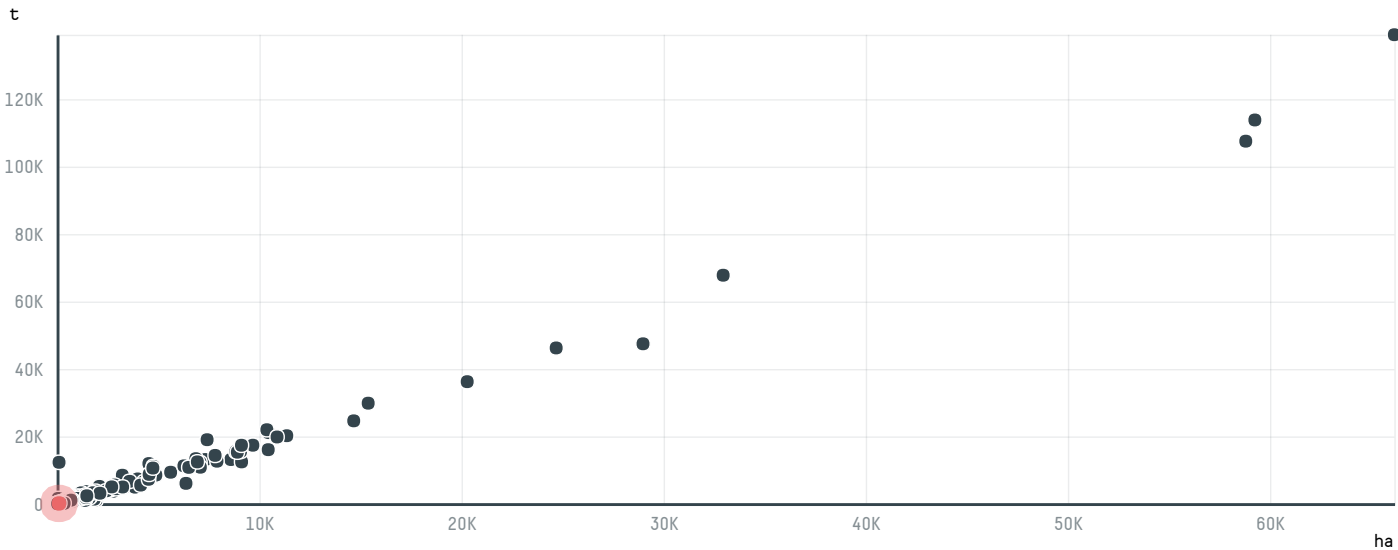

TOP DESTINATION COUNTRIES OF COFFEE IMPORTED BY KHGO KAFFEEHANDEL GOLDSTEIN GMBH - (EXP- 0559/16):

□ N/A <5K >5K >100K >300K >1M

COMPARING COMPANIES IMPORTING COFFEE FROM BRAZIL IN 2016

Trase is a partnership between