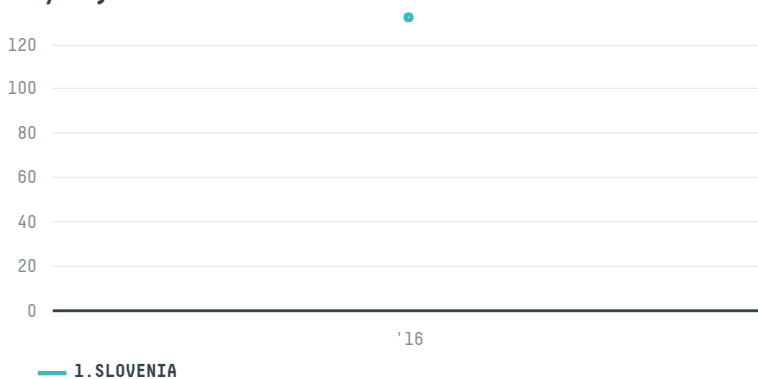

TOP DESTINATION COUNTRIES OF COFFEE IMPORTED BY KHGO KAFFEEHANDEL GOLDSTEIN GMBH - (EXP- 0559/16):