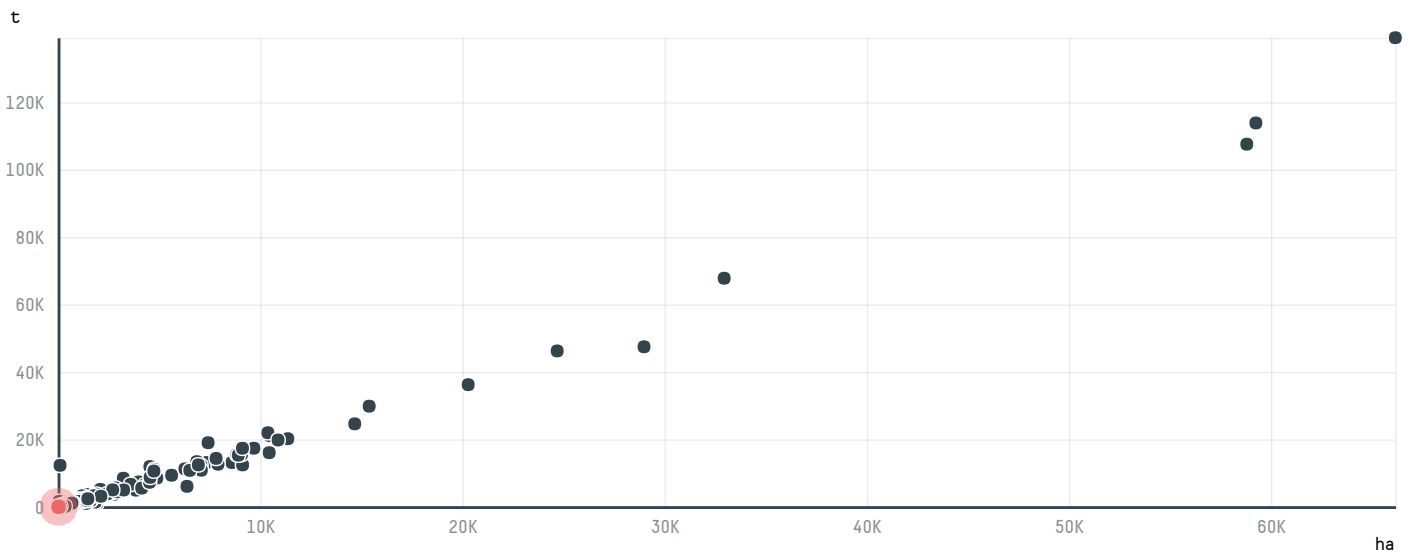

TOP DESTINATION COUNTRIES OF COFFEE IMPORTED BY HAMBURG COFFEE COMPANY, HACOFCO MBH (EXP-0154/16):

□ N/A <5K >5K >100K >300K >1M

□ N/A <5K >5K >100K >300K >1M

COMPARING COMPANIES IMPORTING COFFEE FROM BRAZIL IN 2016