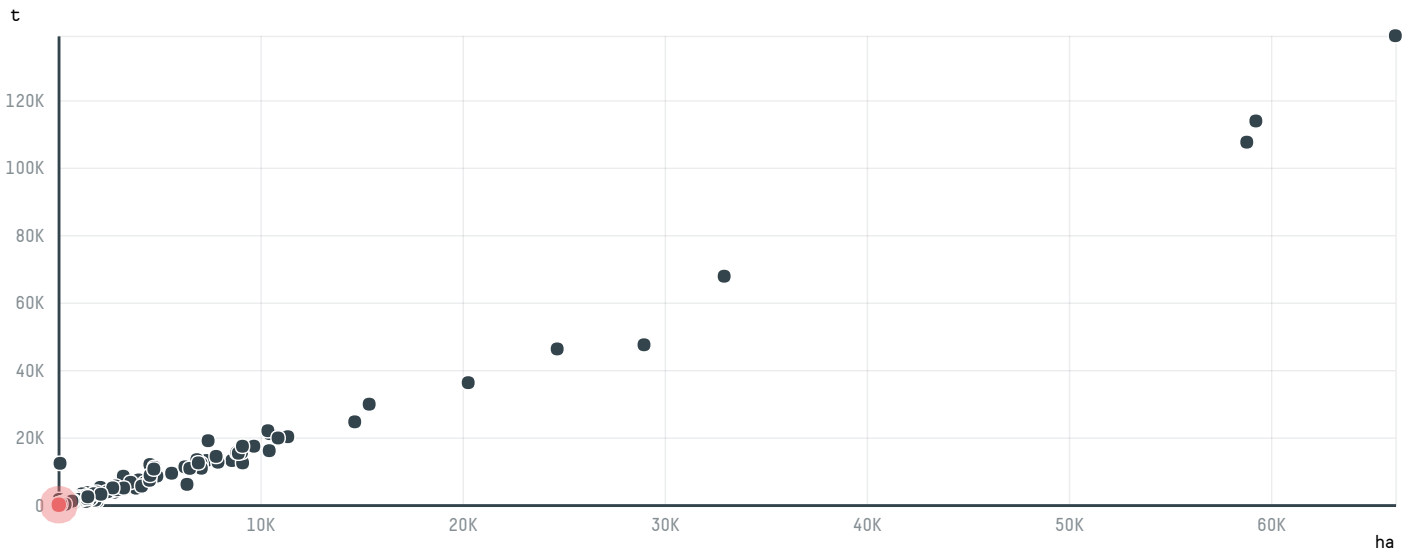

COMPARING COMPANIES IMPORTING COFFEE FROM BRAZIL IN 2016

Trase is a partnership between

In collaboration with

and many other organizations and individuals.

Donors

[Terms of Use](#) · [Privacy policy](#) · [Cookie policy](#) · [Contact us](#)