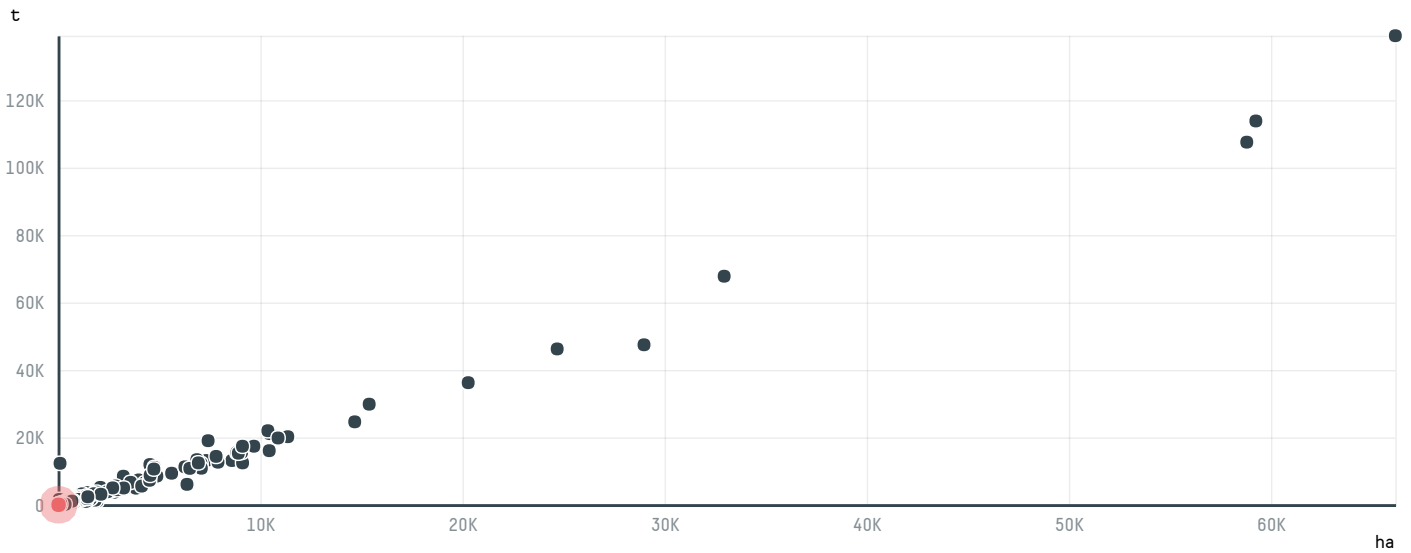

COMPARING COMPANIES IMPORTING COFFEE FROM BRAZIL IN 2016

Trase is a partnership between

In collaboration with

and many other organizations and individuals.

Donors

[Terms of Use](#) · [Privacy policy](#) · [Cookie policy](#) · [Contact us](#)