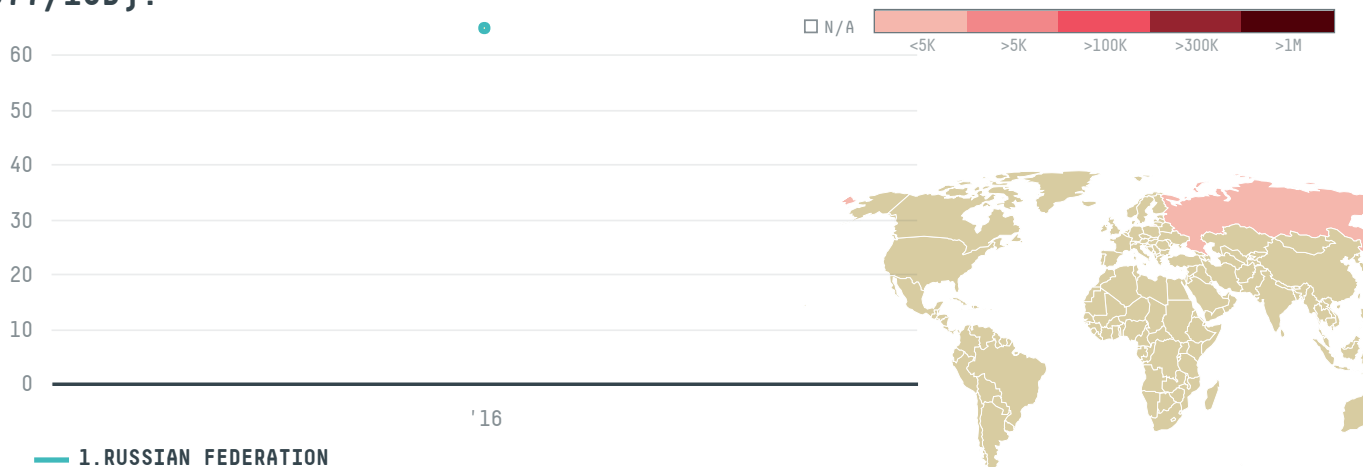

TOP DESTINATION COUNTRIES OF COFFEE IMPORTED BY BERNHARD ROTHFOS GMBH (EXP- 0977/15D):

This website uses cookies to provide you with an improved user experience. By continuing to browse this site, you consent to the use of cookies and similar technologies. Please visit our [privacy policy](#) for further details.

I AGREE