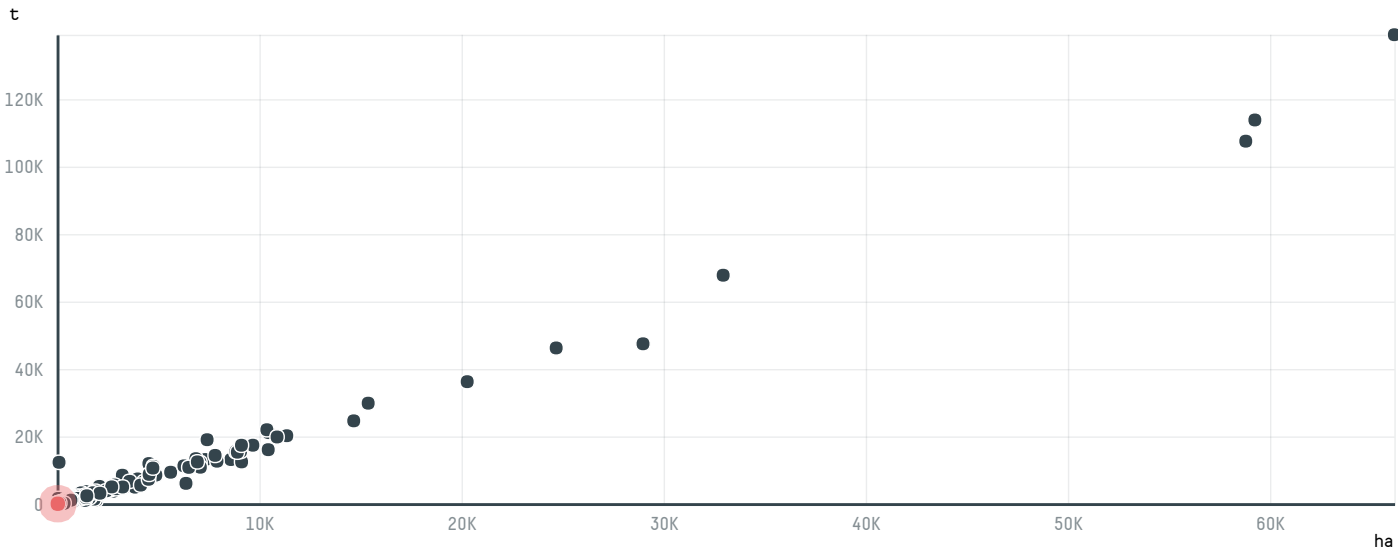

COMPARING COMPANIES IMPORTING COFFEE FROM BRAZIL IN 2016

Trase is a partnership between