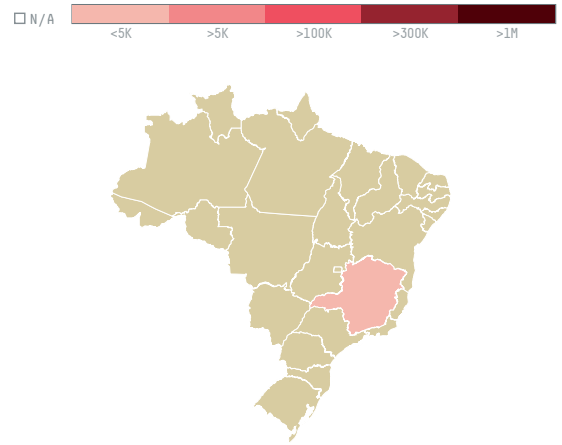

trase

KANEMATSU CORPORATION (EXP-0082/16)

ACTIVITY COMMODITY COUNTRY YEAR
Importer **Coffee** **Brazil** **2016**

KANEMATSU CORPORATION (EXP-0082/16) was the 954th largest importer of coffee from BRAZIL in 2016, accounting for 72 tons. As an importer, KANEMATSU CORPORATION (EXP-0082/16) sources from 1 municipalities, or 0% of the coffee production municipalities. The main destination of the coffee imported by KANEMATSU CORPORATION (EXP-0082/16) is JAPAN, accounting for 100% of the total.

TOP DESTINATION COUNTRIES OF COFFEE IMPORTED BY KANEMATSU CORPORATION (EXP-0082/16):

COMPARING COMPANIES IMPORTING COFFEE FROM BRAZIL IN 2016

Trase is a partnership between

In collaboration with

and many other organizations and individuals.