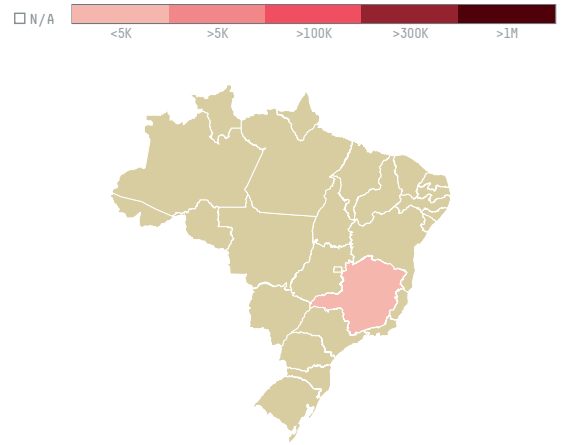

trase

HAMBURG COFFEE COMPANY, HACOFCO MBH (EXP-0207/16)

ACTIVITY	COMMODITY	COUNTRY	YEAR
Importer	Coffee	Brazil	2016

HAMBURG COFFEE COMPANY, HACOFCO MBH (EXP-0207/16) was the 1673rd largest importer of coffee from BRAZIL in 2016, accounting for 6 tons. As an importer, HAMBURG COFFEE COMPANY, HACOFCO MBH (EXP-0207/16) sources from 1 municipalities, or 0% of the coffee production municipalities. The main destination of the coffee imported by HAMBURG COFFEE COMPANY, HACOFCO MBH (EXP-0207/16) is JAPAN, accounting for 100% of the total.

TOP DESTINATION COUNTRIES OF COFFEE IMPORTED BY HAMBURG COFFEE COMPANY, HACOFCO MBH (EXP-0207/16):

□ N/A <5K >5K >100K >300K >1M

COMPARING COMPANIES IMPORTING COFFEE FROM BRAZIL IN 2016

Trase is a partnership between