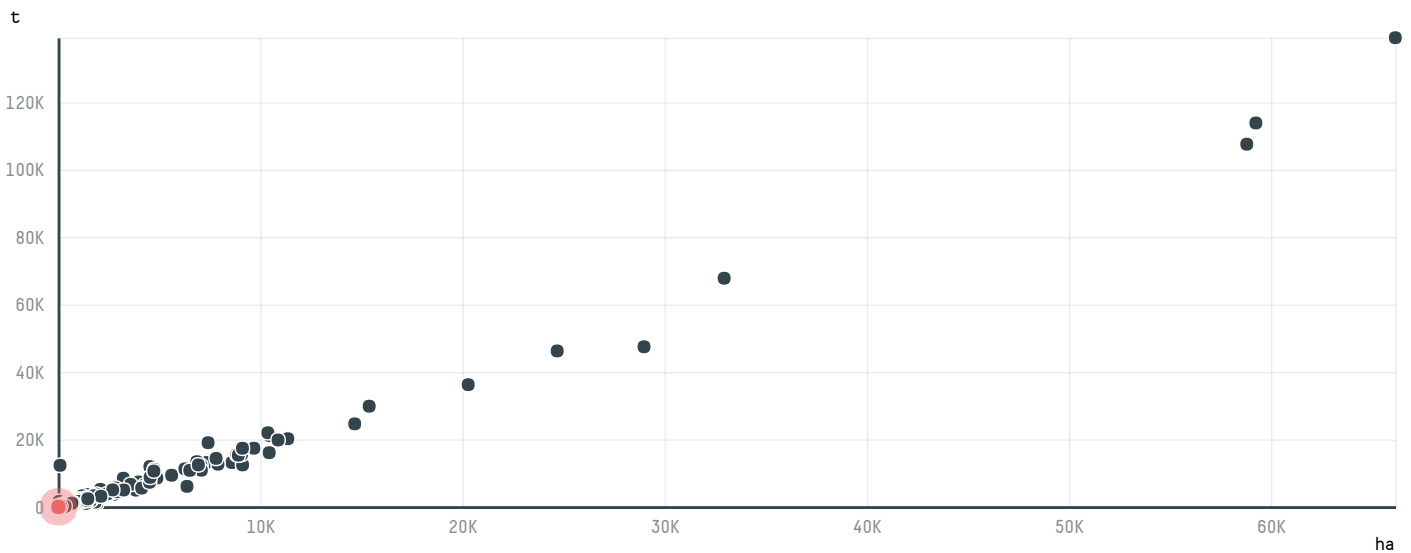

TOP DESTINATION COUNTRIES OF COFFEE IMPORTED BY HAMBURG COFFEE COMPANY, HACOFCO MBH (EXP-0207/16):

□ N/A <5K >5K >100K >300K >1M

COMPARING COMPANIES IMPORTING COFFEE FROM BRAZIL IN 2016

Trase is a partnership between