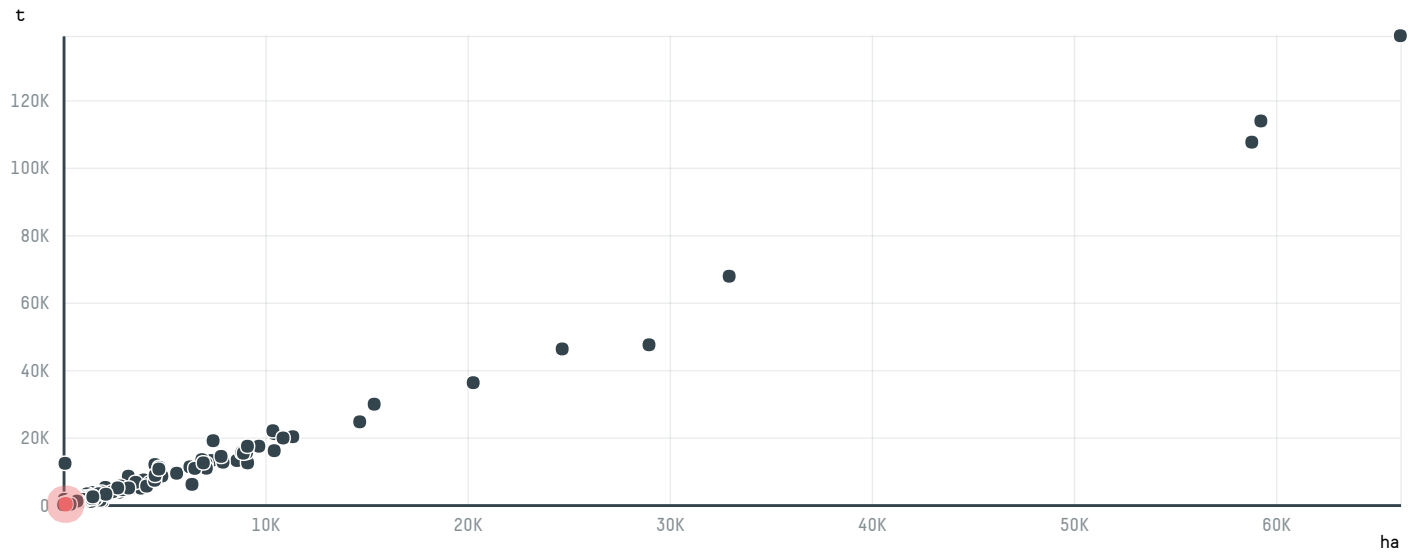

trase

LUIGI LAVAZZA S.P.A. (EXP-0471/15)

ACTIVITY	COMMODITY	COUNTRY	YEAR
Importer	Coffee	Brazil	2016

LUIGI LAVAZZA S.P.A. (EXP-0471/15) was the 545th largest importer of coffee from BRAZIL in 2016, accounting for 200 tons. As an importer, LUIGI LAVAZZA S.P.A. (EXP-0471/15) sources from 5 municipalities, or 1% of the coffee production municipalities. The main destination of the coffee imported by LUIGI LAVAZZA S.P.A. (EXP-0471/15) is ITALY, accounting for 100% of the total.

TOP DESTINATION COUNTRIES OF COFFEE IMPORTED BY LUIGI LAVAZZA S.P.A. (EXP-0471/15):

COMPARING COMPANIES IMPORTING COFFEE FROM BRAZIL IN 2016

Trase is a partnership between

In collaboration with

and many other organizations and individuals.