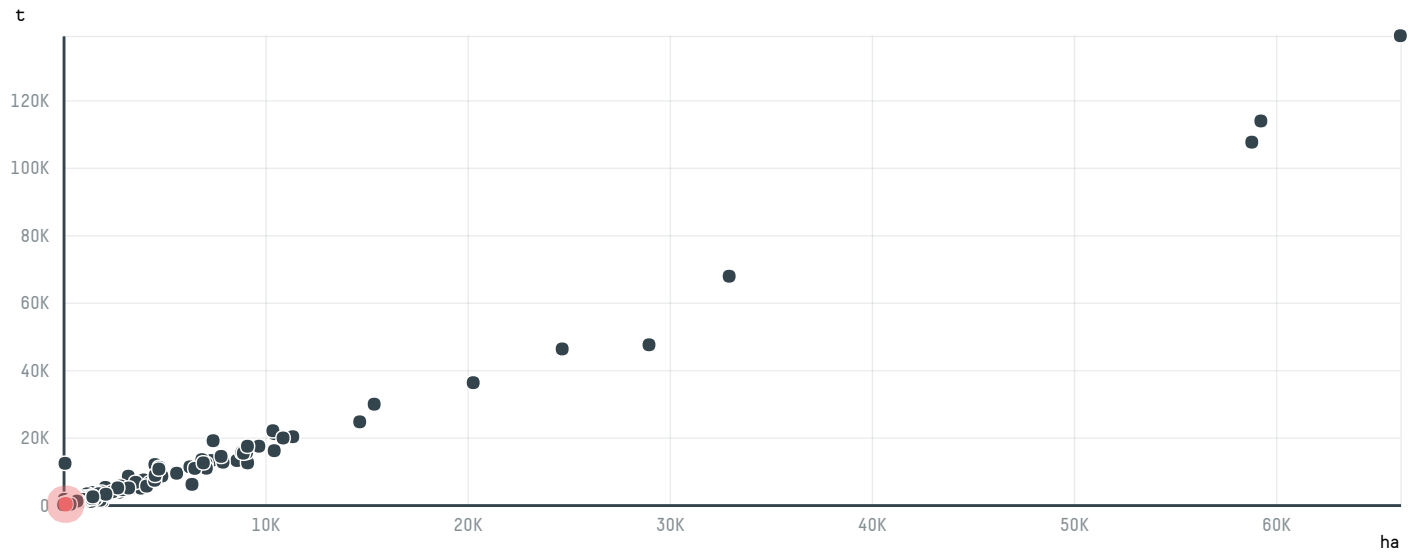

trase

LUIGI LAVAZZA S.P.A. (EXP-0055/16)

ACTIVITY COMMODITY COUNTRY YEAR
Importer **Coffee** **Brazil** **2016**

LUIGI LAVAZZA S.P.A. (EXP-0055/16) was the 537th largest importer of coffee from BRAZIL in 2016, accounting for 200 tons. As an importer, LUIGI LAVAZZA S.P.A. (EXP-0055/16) sources from 5 municipalities, or 1% of the coffee production municipalities. The main destination of the coffee imported by LUIGI LAVAZZA S.P.A. (EXP-0055/16) is ITALY, accounting for 100% of the total.

TOP DESTINATION COUNTRIES OF COFFEE IMPORTED BY LUIGI LAVAZZA S.P.A. (EXP-0055/16):

COMPARING COMPANIES IMPORTING COFFEE FROM BRAZIL IN 2016

Trase is a partnership between

In collaboration with

and many other organizations and individuals.