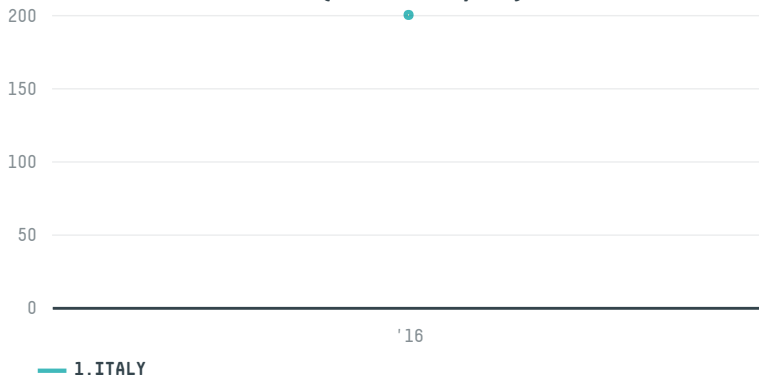

TOP DESTINATION COUNTRIES OF COFFEE IMPORTED BY LUIGI LAVAZZA S.P.A. (EXP-0055/16):