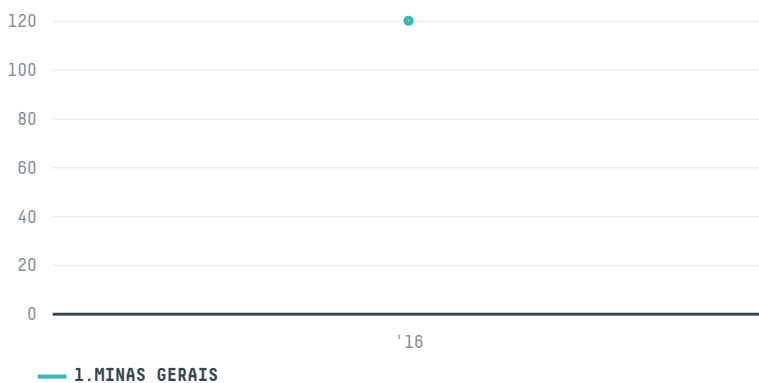

TOP DESTINATION COUNTRIES OF COFFEE IMPORTED BY LUIGI LAVAZZA S.P.A. (EXP-005/16):