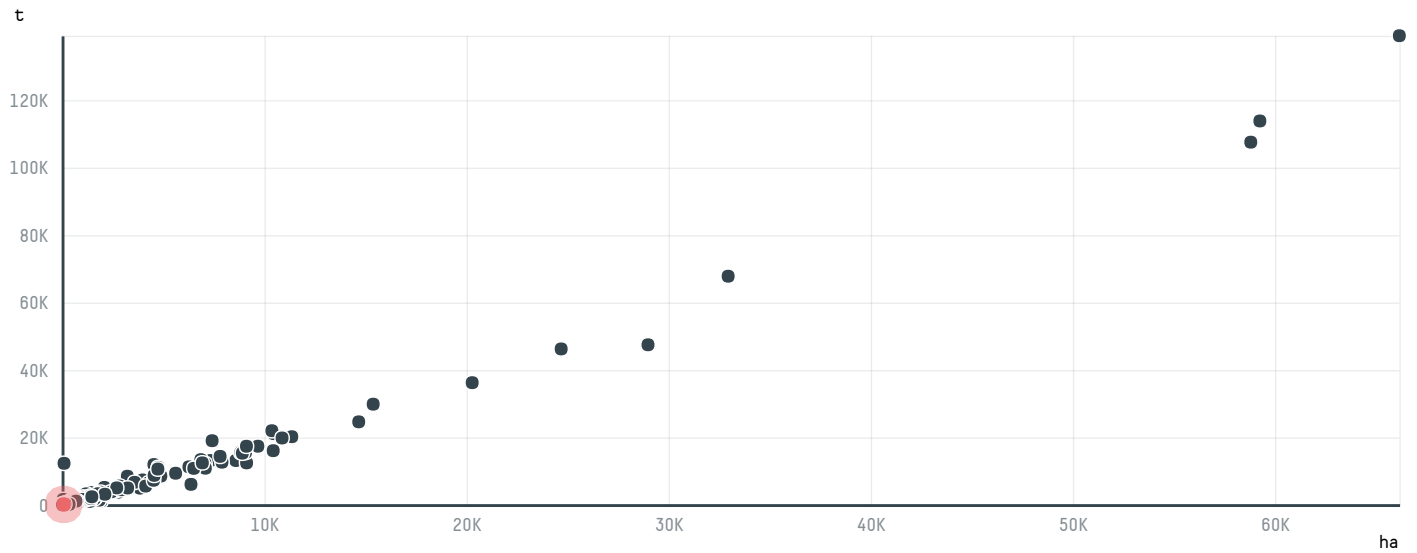

trase

LUIGI LAVAZZA S.P.A. (EXP-005/16)

ACTIVITY	COMMODITY	COUNTRY	YEAR
Importer	Coffee	Brazil	2016

LUIGI LAVAZZA S.P.A. (EXP-005/16) was the 728th largest importer of coffee from BRAZIL in 2016, accounting for 120 tons. As an importer, LUIGI LAVAZZA S.P.A. (EXP-005/16) sources from 5 municipalities, or 1% of the coffee production municipalities. The main destination of the coffee imported by LUIGI LAVAZZA S.P.A. (EXP-005/16) is ITALY, accounting for 100% of the total.

TOP DESTINATION COUNTRIES OF COFFEE IMPORTED BY LUIGI LAVAZZA S.P.A. (EXP-005/16):

COMPARING COMPANIES IMPORTING COFFEE FROM BRAZIL IN 2016

Trase is a partnership between

In collaboration with

and many other organizations and individuals.