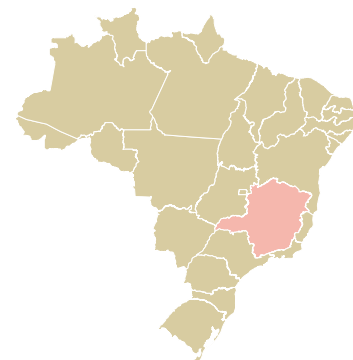

## LAVAZZA S.P.A. (EXP-0213/16)

ACTIVITY	COMMODITY	COUNTRY	YEAR
<b>Importer</b>	<b>Coffee</b>	<b>Brazil</b>	<b>2016</b>

LAVAZZA S.P.A. (EXP-0213/16) was the 1195th largest importer of coffee from BRAZIL in 2016, accounting for 40 tons. As an importer, LAVAZZA S.P.A. (EXP-0213/16) sources from 5 municipalities, or 1% of the coffee production municipalities. The main destination of the coffee imported by LAVAZZA S.P.A. (EXP-0213/16) is ITALY, accounting for 100% of the total.

### TOP DESTINATION COUNTRIES OF COFFEE IMPORTED BY LAVAZZA S.P.A. (EXP-0213/16):