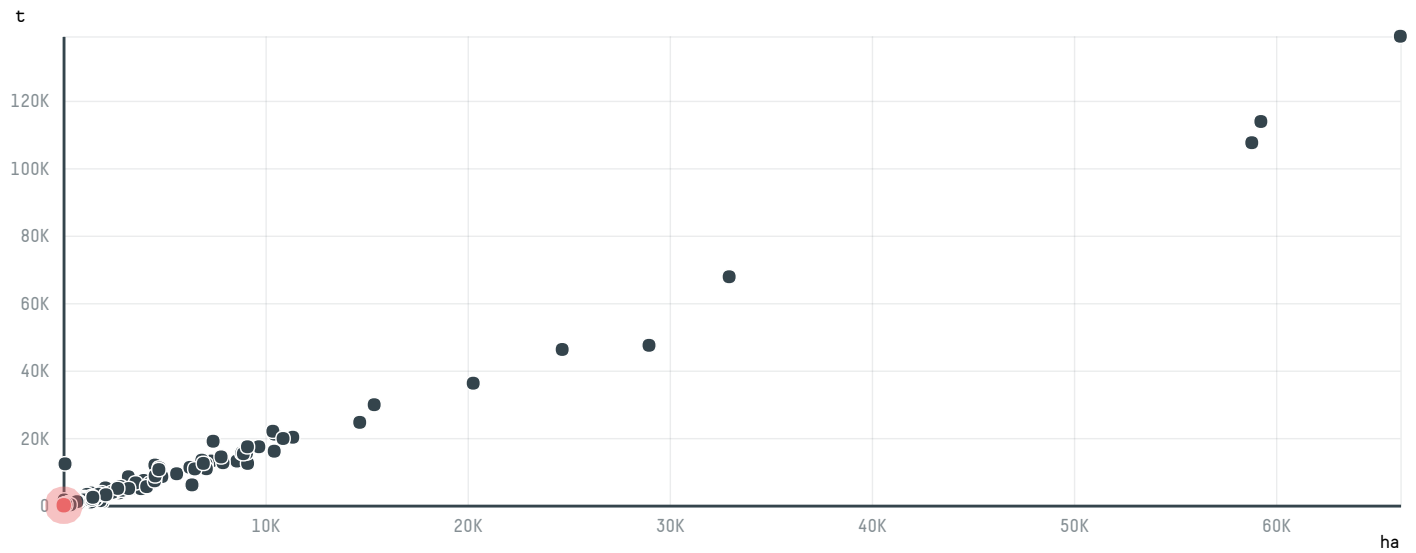

COMPARING COMPANIES IMPORTING COFFEE FROM BRAZIL IN 2016

Trase is a partnership between

In collaboration with

and many other organizations and individuals.

Donors

[Terms of Use](#) · [Privacy policy](#) · [Cookie policy](#) · [Contact us](#)