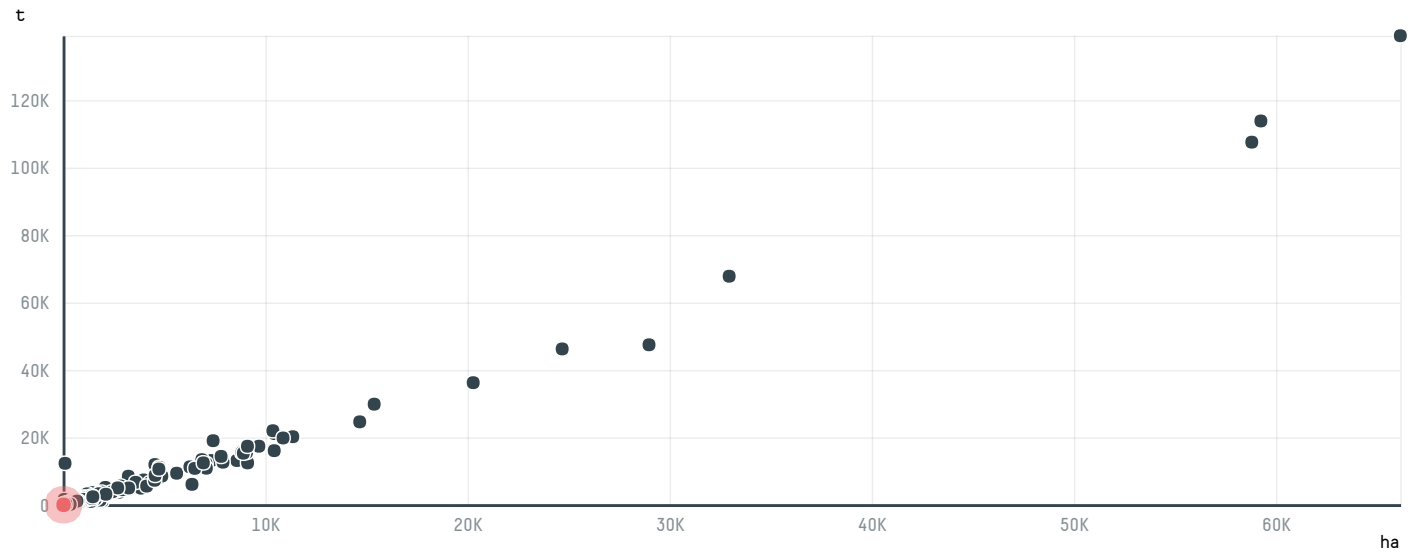

COMPARING COMPANIES IMPORTING COFFEE FROM BRAZIL IN 2016

Trase is a partnership between

In collaboration with

and many other organizations and individuals.

Donors

[Terms of Use](#) · [Privacy policy](#) · [Cookie policy](#) · [Contact us](#)