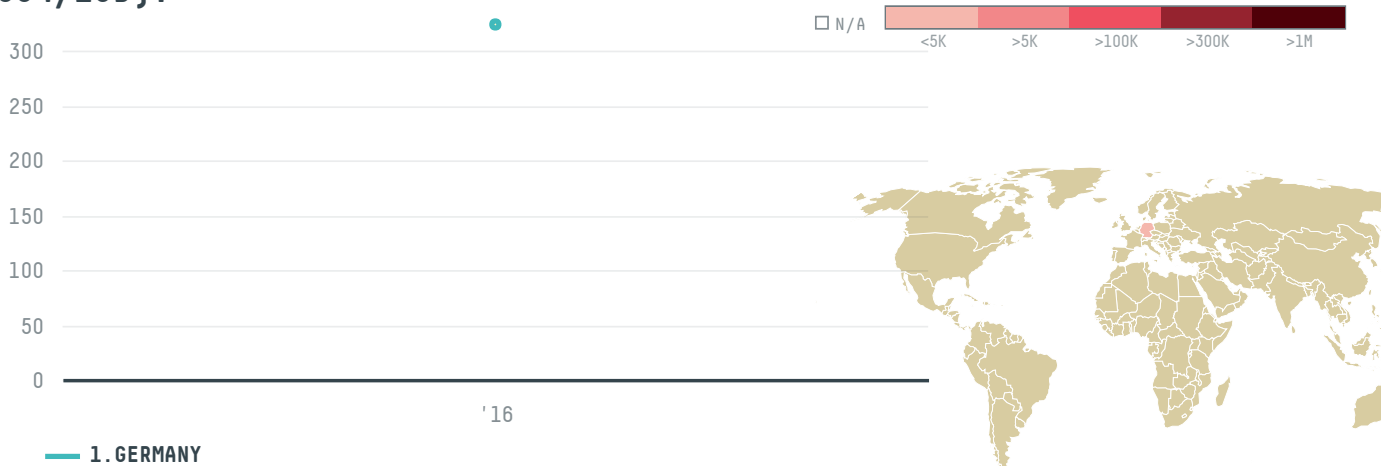

TOP DESTINATION COUNTRIES OF COFFEE IMPORTED BY VOLCAFE LTD. (EXP- 0834/15B):

This website uses cookies to provide you with an improved user experience. By continuing to browse this site, you consent to the use of cookies and similar technologies. Please visit our [privacy policy](#) for further details.

I AGREE