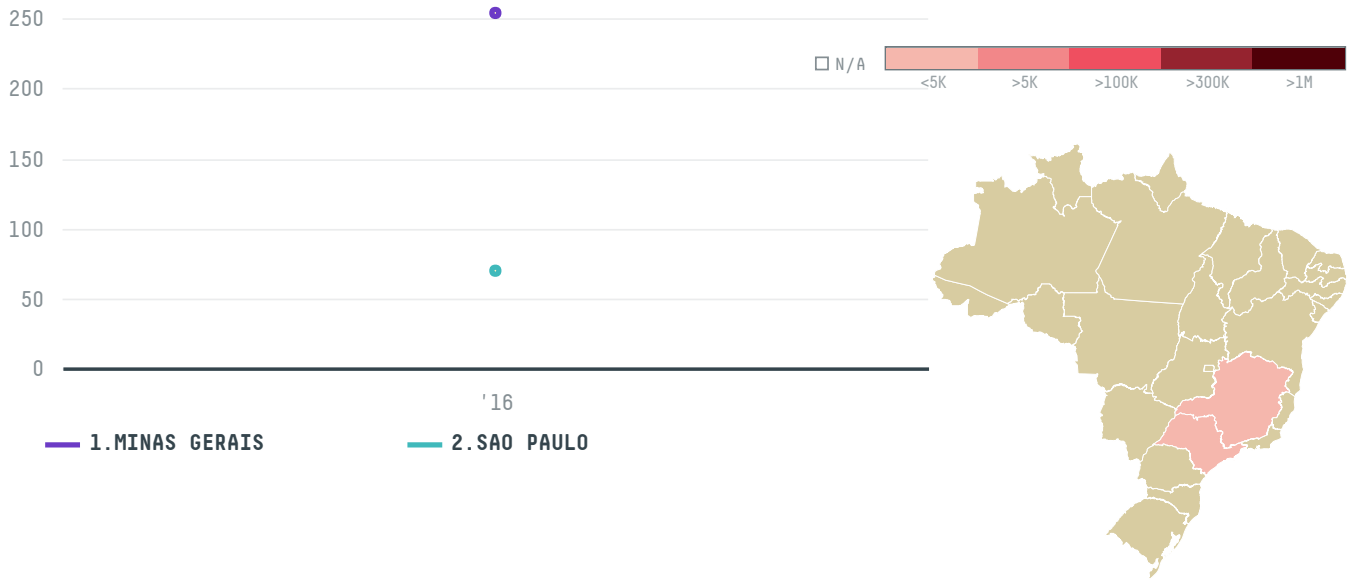

Trase is a partnership between

In collaboration with

and many other organizations

Donors

This website uses cookies to provide you with an improved user experience. By continuing to browse this site, you consent to the use of cookies and similar technologies. Please visit our [privacy policy](#) for further details.

I AGREE