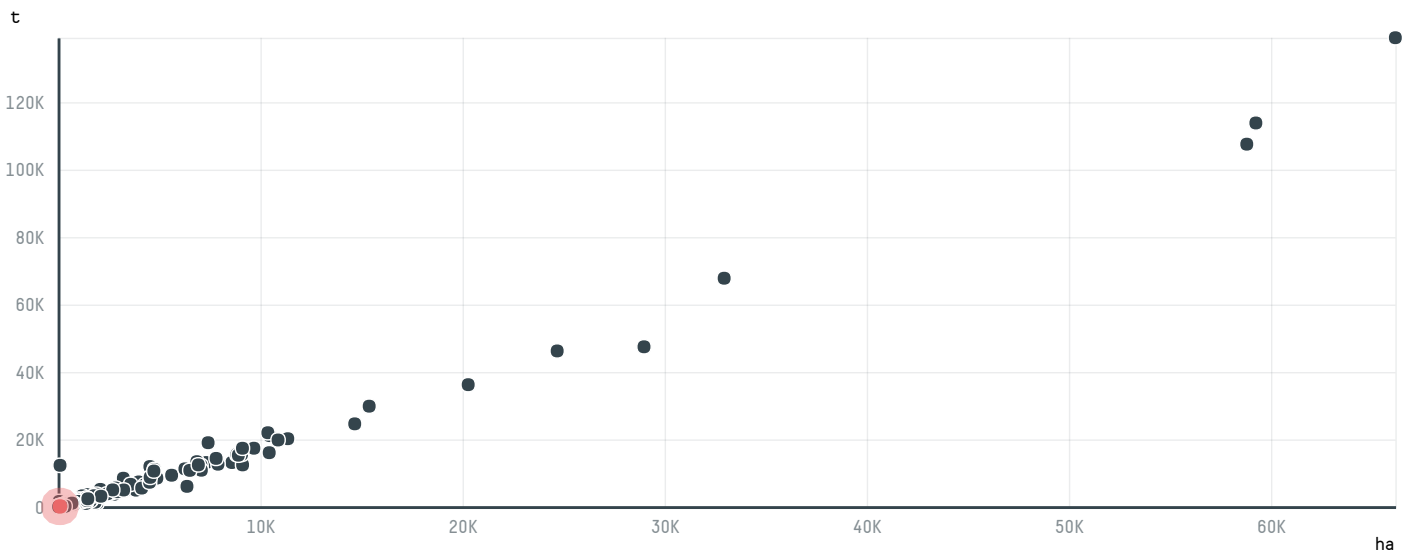

COMPARING COMPANIES IMPORTING COFFEE FROM BRAZIL IN 2016

Trase is a partnership between

In collaboration with

and many other organizations and individuals.

Donors

[Terms of Use](#) · [Privacy policy](#) · [Cookie policy](#) · [Contact us](#)

This website uses cookies to provide you with an improved user experience. By continuing to browse this site, you consent to the use of cookies and similar technologies. Please visit our [privacy policy](#) for further details.

I AGREE