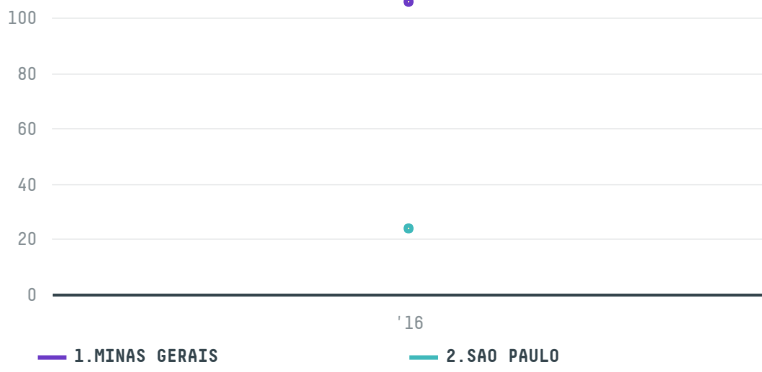

COMPARING COMPANIES IMPORTING COFFEE FROM BRAZIL IN 2016

Trase is a partnership between

In collaboration with

and many other organizations and individuals.

Donors

[Terms of Use](#) · [Privacy policy](#) · [Cookie policy](#) · [Contact us](#)

This website uses cookies to provide you with an improved user experience. By continuing to browse this site, you consent to the use of cookies and similar technologies. Please visit our [privacy policy](#) for further details.

I AGREE