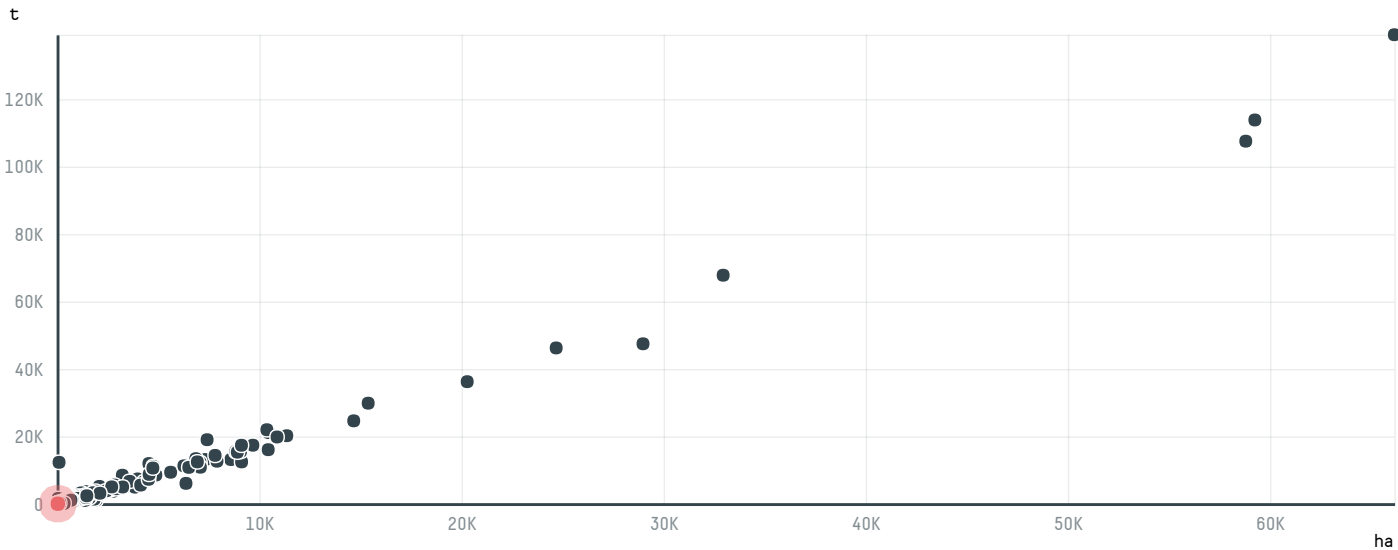

### TOP DESTINATION COUNTRIES OF COFFEE IMPORTED BY HAMBURG COFFEE COMPANY, HACOFCO MBH (EXP-0885/15B):

□ N/A  <5K  >5K  >100K  >300K  >1M

COMPARING COMPANIES IMPORTING COFFEE FROM BRAZIL IN 2016

Trase is a partnership between