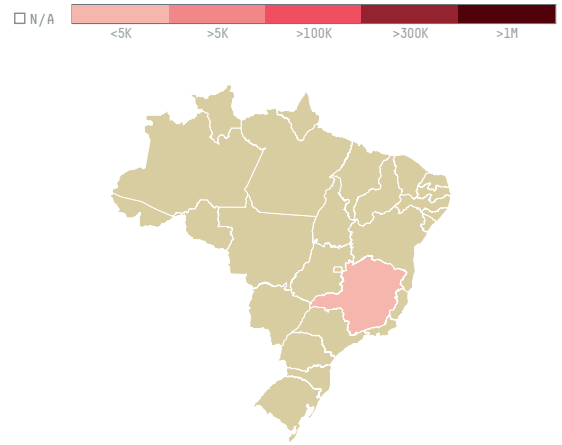

trase

HAMBURG COFFEE COMPANY, HACOFCO MBH (EXP-0883/15A)

ACTIVITY	COMMODITY	COUNTRY	YEAR
Importer	Coffee	Brazil	2016

HAMBURG COFFEE COMPANY, HACOFCO MBH (EXP-0883/15A) was the 712th largest importer of coffee from BRAZIL in 2016, accounting for 125 tons. As an importer, HAMBURG COFFEE COMPANY, HACOFCO MBH (EXP-0883/15A) sources from 46 municipalities, or 7% of the coffee production municipalities. The main destination of the coffee imported by HAMBURG COFFEE COMPANY, HACOFCO MBH (EXP-0883/15A) is GERMANY, accounting for 100% of the total.

TOP DESTINATION COUNTRIES OF COFFEE IMPORTED BY HAMBURG COFFEE COMPANY, HACOFCO MBH (EXP-0883/15A):

□ N/A <5K >5K >100K >300K >1M

COMPARING COMPANIES IMPORTING COFFEE FROM BRAZIL IN 2016

Trase is a partnership between