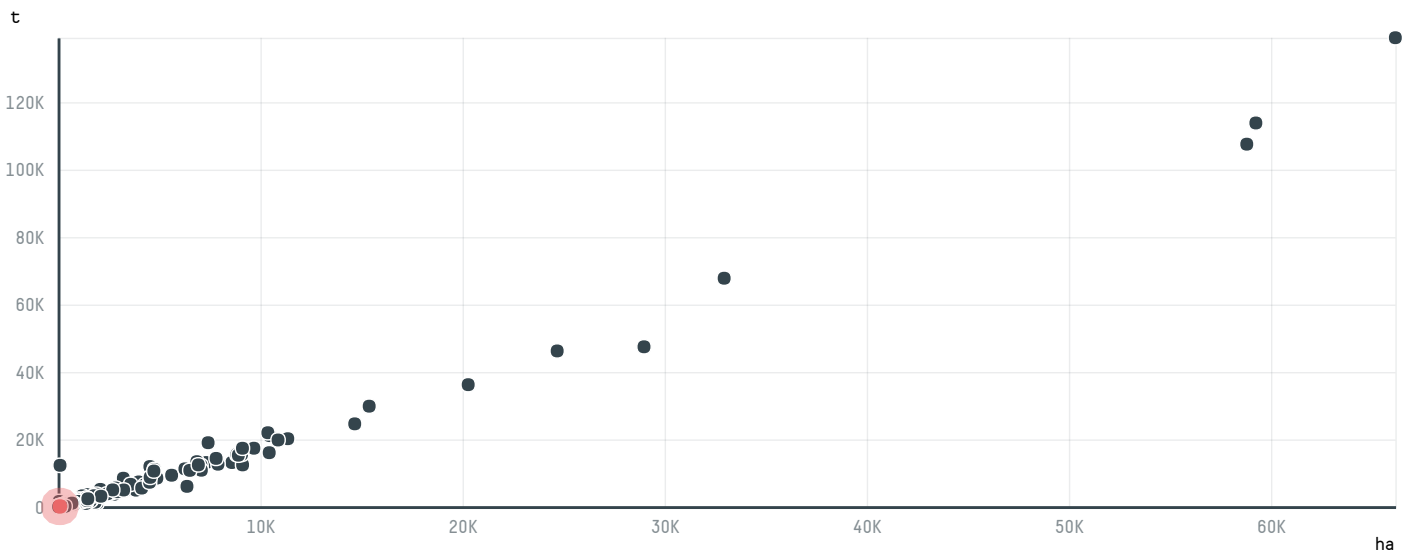

trase

HAMBURG COFFEE COMPANY, HACOFCO MBH (EXP-0883/15A)

ACTIVITY	COMMODITY	COUNTRY	YEAR
Importer	Coffee	Brazil	2016

HAMBURG COFFEE COMPANY, HACOFCO MBH (EXP-0883/15A) was the 712th largest importer of coffee from BRAZIL in 2016, accounting for 125 tons. As an importer, HAMBURG COFFEE COMPANY, HACOFCO MBH (EXP-0883/15A) sources from 46 municipalities, or 7% of the coffee production municipalities. The main destination of the coffee imported by HAMBURG COFFEE COMPANY, HACOFCO MBH (EXP-0883/15A) is GERMANY, accounting for 100% of the total.

TOP DESTINATION COUNTRIES OF COFFEE IMPORTED BY HAMBURG COFFEE COMPANY, HACOFCO MBH (EXP-0883/15A):

□ N/A <5K >5K >100K >300K >1M

COMPARING COMPANIES IMPORTING COFFEE FROM BRAZIL IN 2016

Trase is a partnership between