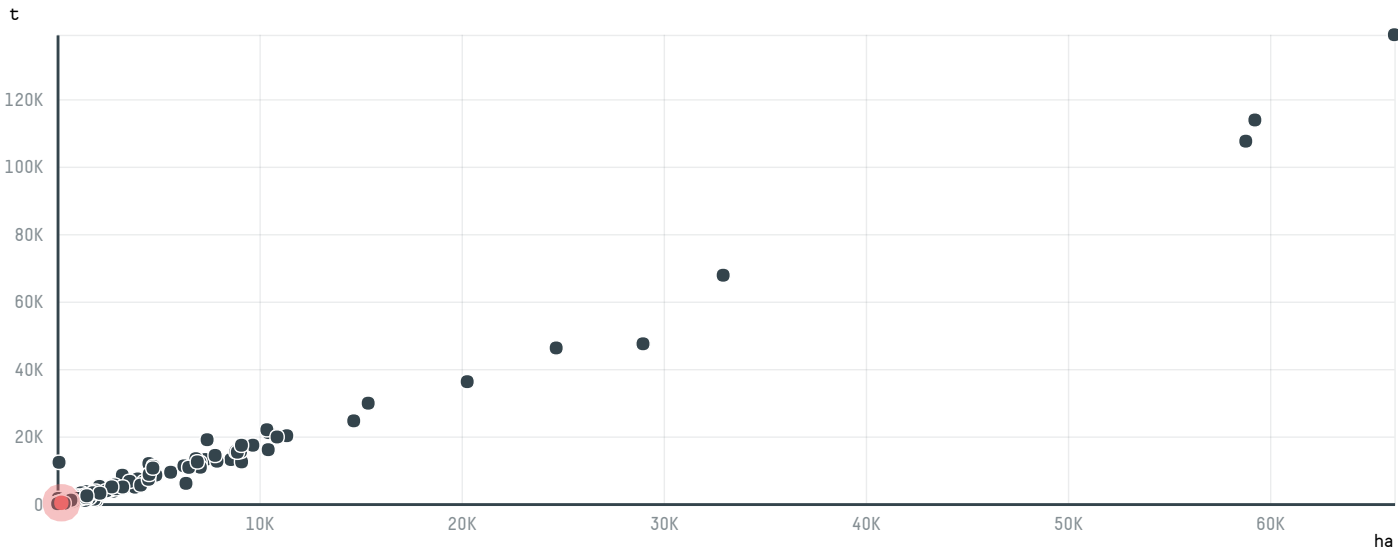

### TOP DESTINATION COUNTRIES OF COFFEE IMPORTED BY HAMBURG COFFEE COMPANY, HACOFCO MBH (EXP-0881/15B):

□ N/A  <5K  >5K  >100K  >300K  >1M

COMPARING COMPANIES IMPORTING COFFEE FROM BRAZIL IN 2016

Trase is a partnership between