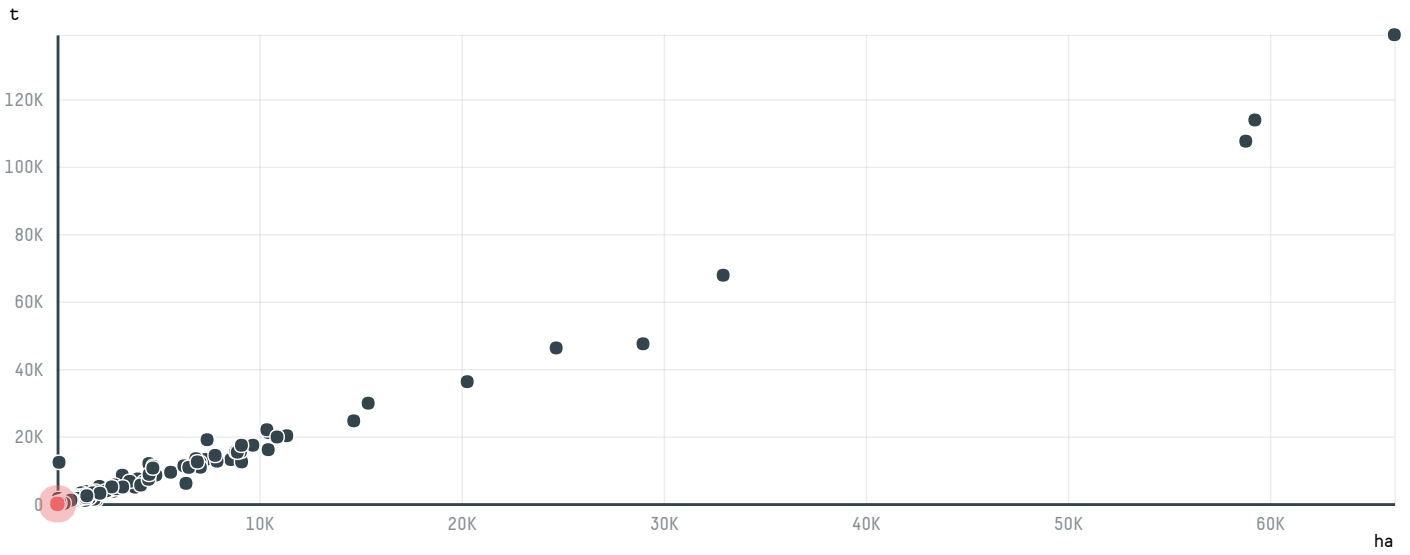

trase

HAMBURG COFFEE COMPANY, HACOFCO MBH (EXP-0767/14L)

ACTIVITY	COMMODITY	COUNTRY	YEAR
Importer	Coffee	Brazil	2016

HAMBURG COFFEE COMPANY, HACOFCO MBH (EXP-0767/14L) was the 1683rd largest importer of coffee from BRAZIL in 2016, accounting for 4 tons. As an importer, HAMBURG COFFEE COMPANY, HACOFCO MBH (EXP-0767/14L) sources from 46 municipalities, or 7% of the coffee production municipalities. The main destination of the coffee imported by HAMBURG COFFEE COMPANY, HACOFCO MBH (EXP-0767/14L) is GERMANY, accounting for 100% of the total.

TOP DESTINATION COUNTRIES OF COFFEE IMPORTED BY HAMBURG COFFEE COMPANY, HACOFCO MBH (EXP-0767/14L):

□ N/A

<5K >5K >100K >300K >1M

COMPARING COMPANIES IMPORTING COFFEE FROM BRAZIL IN 2016

Trase is a partnership between