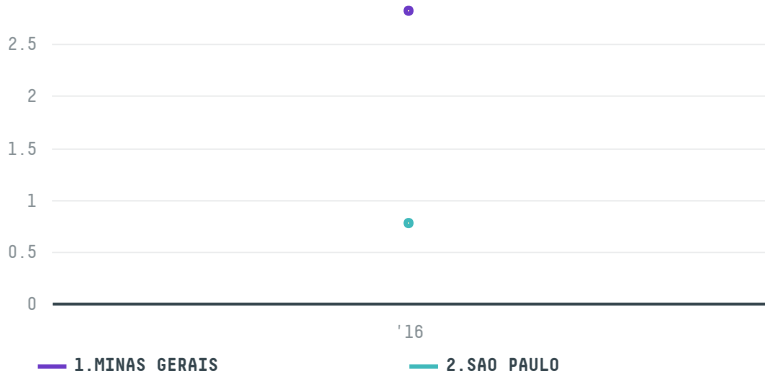

COMPARING COMPANIES IMPORTING COFFEE FROM BRAZIL IN 2016

Trase is a partnership between

In collaboration with

and many other organizations and individuals.

Donors

[Terms of Use](#) · [Privacy policy](#) · [Cookie policy](#) · [Contact us](#)

This website uses cookies to provide you with an improved user experience. By continuing to browse this site, you consent to the use of cookies and similar technologies. Please visit our [privacy policy](#) for further details.

I AGREE