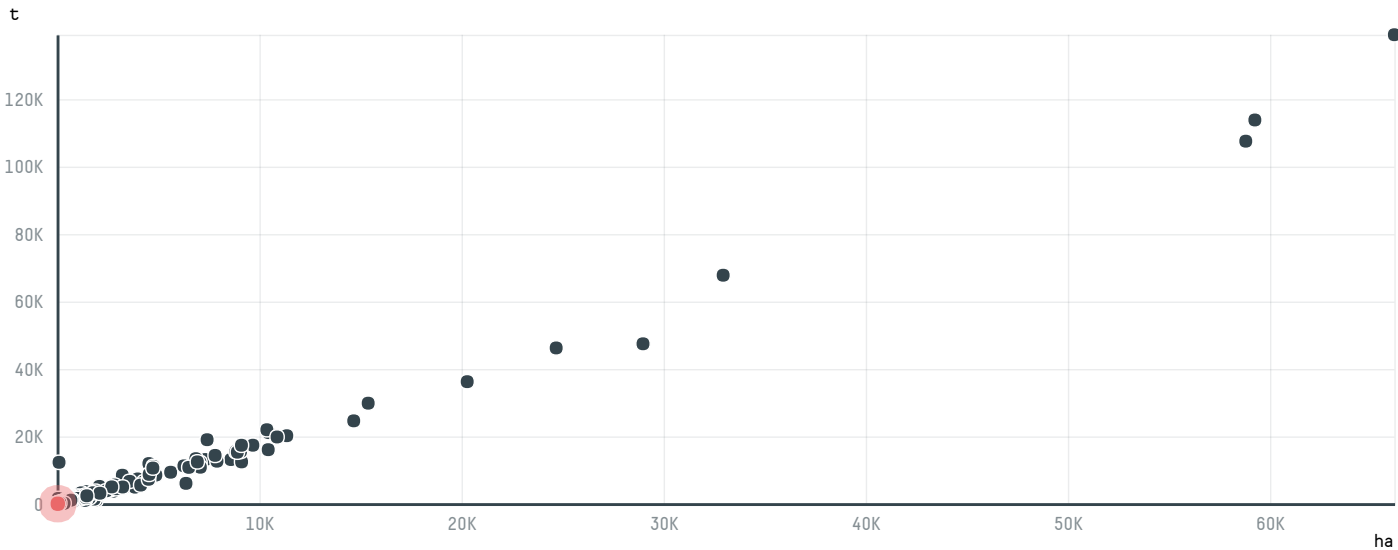

trase

HAMBURG COFFEE COMPANY, HACOFCO MBH (EXP-0253/16A)

ACTIVITY	COMMODITY	COUNTRY	YEAR
Importer	Coffee	Brazil	2016

HAMBURG COFFEE COMPANY, HACOFCO MBH (EXP-0253/16A) was the 1193rd largest importer of coffee from BRAZIL in 2016, accounting for 38 tons. As an importer, HAMBURG COFFEE COMPANY, HACOFCO MBH (EXP-0253/16A) sources from 46 municipalities, or 7% of the coffee production municipalities. The main destination of the coffee imported by HAMBURG COFFEE COMPANY, HACOFCO MBH (EXP-0253/16A) is GERMANY, accounting for 100% of the total.

TOP DESTINATION COUNTRIES OF COFFEE IMPORTED BY HAMBURG COFFEE COMPANY, HACOFCO MBH (EXP-0253/16A):

□ N/A <5K >5K >100K >300K >1M

COMPARING COMPANIES IMPORTING COFFEE FROM BRAZIL IN 2016

Trase is a partnership between