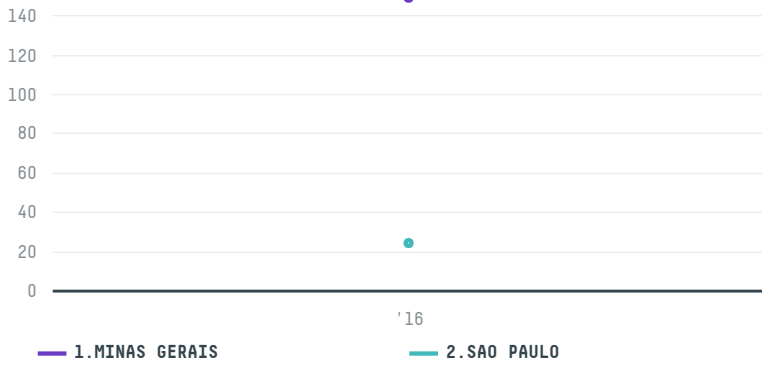

COMPARING COMPANIES IMPORTING COFFEE FROM BRAZIL IN 2016

Trase is a partnership between

In collaboration with

and many other organizations and individuals.

Donors

[Terms of Use](#) · [Privacy policy](#) · [Cookie policy](#) · [Contact us](#)

This website uses cookies to provide you with an improved user experience. By continuing to browse this site, you consent to the use of cookies and similar technologies. Please visit our [privacy policy](#) for further details.

I AGREE