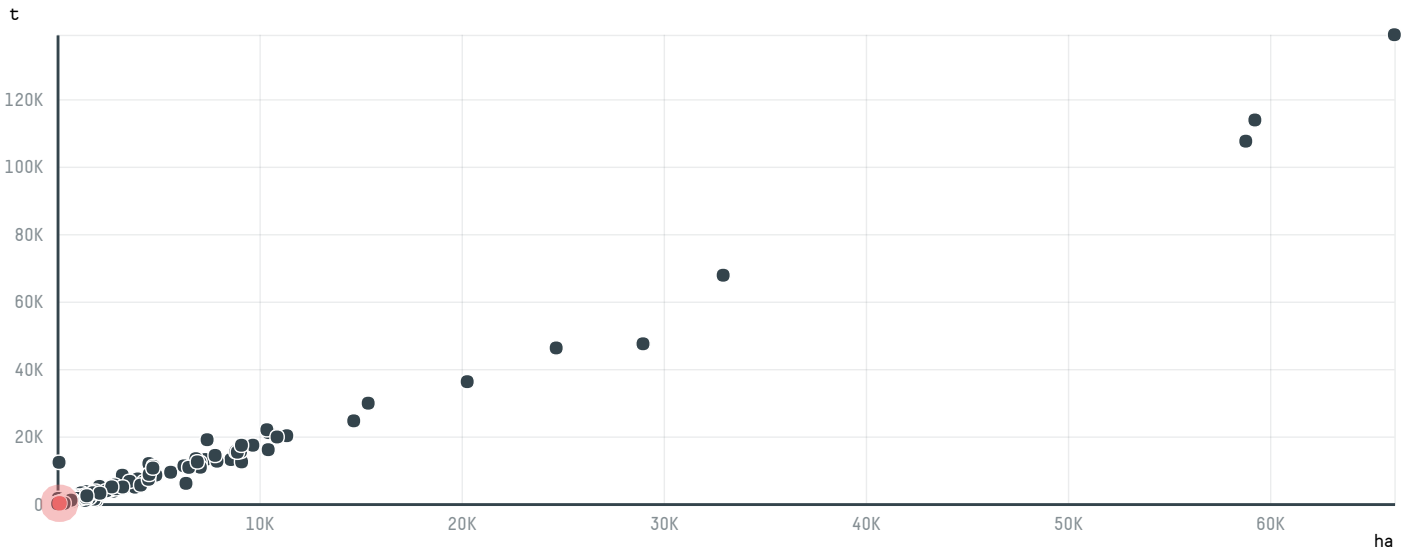

trase

GOLUCKE & ROTHFOS GMBH (EXP-0475/16)

ACTIVITY	COMMODITY	COUNTRY	YEAR
Importer	Coffee	Brazil	2016

GOLUCKE & ROTHFOS GMBH (EXP-0475/16) was the 596th largest importer of coffee from BRAZIL in 2016, accounting for 173 tons. As an importer, GOLUCKE & ROTHFOS GMBH (EXP-0475/16) sources from 46 municipalities, or 7% of the coffee production municipalities. The main destination of the coffee imported by GOLUCKE & ROTHFOS GMBH (EXP-0475/16) is GERMANY, accounting for 100% of the total.

TOP DESTINATION COUNTRIES OF COFFEE IMPORTED BY GOLUCKE & ROTHFOS GMBH (EXP-0475/16):

□ N/A <5K >5K >100K >300K >1M

COMPARING COMPANIES IMPORTING COFFEE FROM BRAZIL IN 2016

Trase is a partnership between