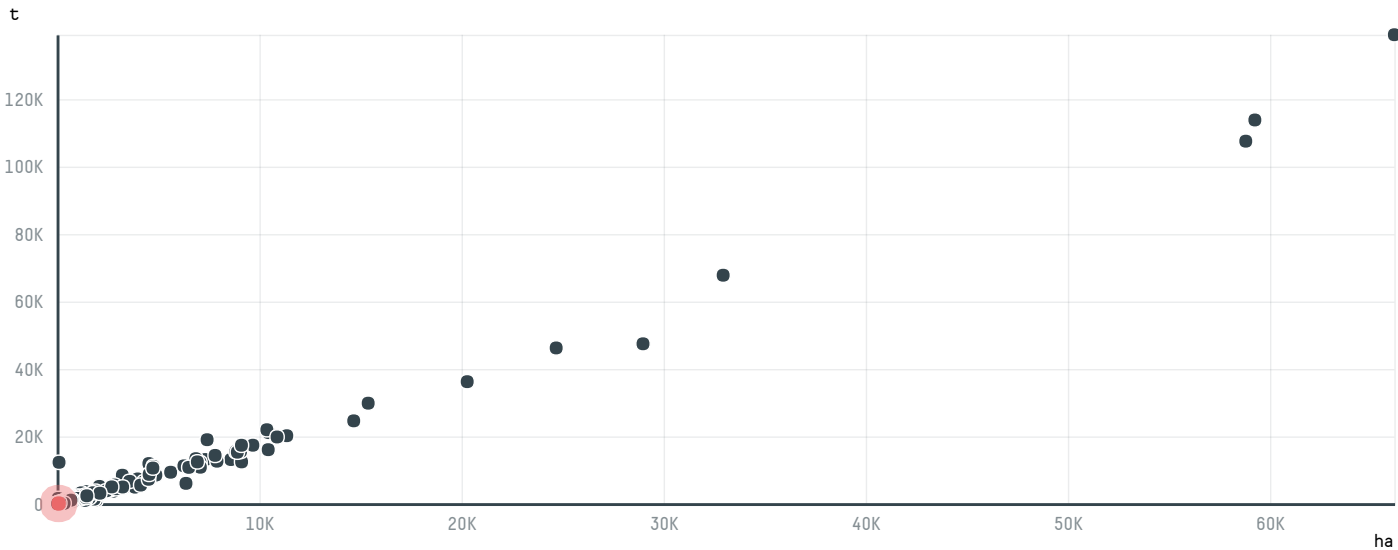

trase

GOLLUCKE + ROTHFOS GMBH (EXP-0657/14)

ACTIVITY	COMMODITY	COUNTRY	YEAR
Importer	Coffee	Brazil	2016

GOLLUCKE + ROTHFOS GMBH (EXP-0657/14) was the 775th largest importer of coffee from BRAZIL in 2016, accounting for 108 tons. As an importer, GOLLUCKE + ROTHFOS GMBH (EXP-0657/14) sources from 46 municipalities, or 7% of the coffee production municipalities. The main destination of the coffee imported by GOLLUCKE + ROTHFOS GMBH (EXP-0657/14) is GERMANY, accounting for 100% of the total.

TOP DESTINATION COUNTRIES OF COFFEE IMPORTED BY GOLLUCKE + ROTHFOS GMBH (EXP-0657/14):

COMPARING COMPANIES IMPORTING COFFEE FROM BRAZIL IN 2016

Trase is a partnership between

In collaboration with

and many other organizations and individuals.