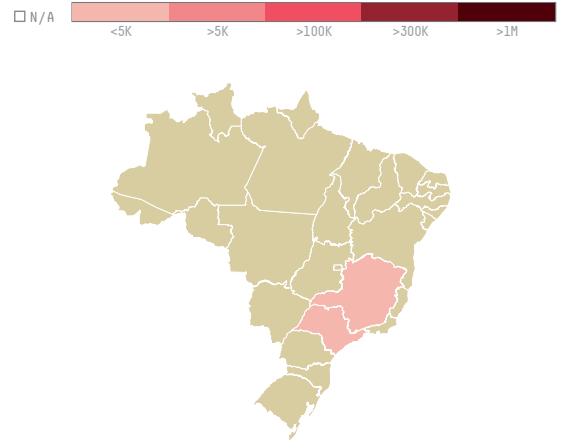

trase

GOLLUCKE & ROTHFOS GMBH (EXP-0775/16A)

ACTIVITY	COMMODITY	COUNTRY	YEAR
Importer	Coffee	Brazil	2016

GOLLUCKE & ROTHFOS GMBH (EXP-0775/16A) was the 499th largest importer of coffee from BRAZIL in 2016, accounting for 216 tons. As an importer, GOLLUCKE & ROTHFOS GMBH (EXP-0775/16A) sources from 46 municipalities, or 7% of the coffee production municipalities. The main destination of the coffee imported by GOLLUCKE & ROTHFOS GMBH (EXP-0775/16A) is GERMANY, accounting for 100% of the total.

TOP DESTINATION COUNTRIES OF COFFEE IMPORTED BY GOLLUCKE & ROTHFOS GMBH (EXP-0775/16A):

COMPARING COMPANIES IMPORTING COFFEE FROM BRAZIL IN 2016

Trase is a partnership between

In collaboration with

and many other organizations and individuals.