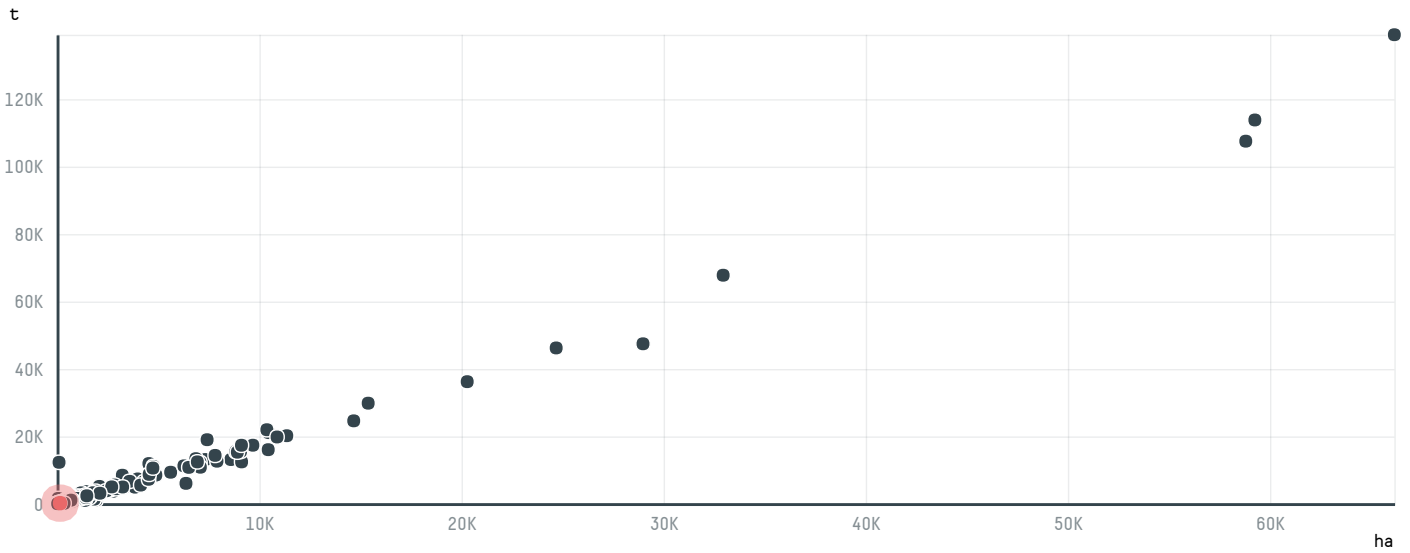

trase

GOLLUCKE & ROTHFOS GMBH (EXP-0775/16A)

ACTIVITY	COMMODITY	COUNTRY	YEAR
Importer	Coffee	Brazil	2016

GOLLUCKE & ROTHFOS GMBH (EXP-0775/16A) was the 499th largest importer of coffee from BRAZIL in 2016, accounting for 216 tons. As an importer, GOLLUCKE & ROTHFOS GMBH (EXP-0775/16A) sources from 46 municipalities, or 7% of the coffee production municipalities. The main destination of the coffee imported by GOLLUCKE & ROTHFOS GMBH (EXP-0775/16A) is GERMANY, accounting for 100% of the total.

TOP DESTINATION COUNTRIES OF COFFEE IMPORTED BY GOLLUCKE & ROTHFOS GMBH (EXP-0775/16A):

COMPARING COMPANIES IMPORTING COFFEE FROM BRAZIL IN 2016

Trase is a partnership between

In collaboration with

and many other organizations and individuals.