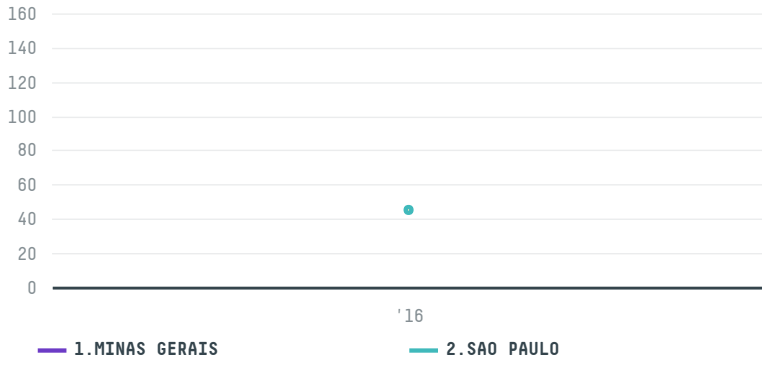

COMPARING COMPANIES IMPORTING COFFEE FROM BRAZIL IN 2016

Trase is a partnership between

In collaboration with

and many other organizations and individuals.

Donors

[Terms of Use](#) · [Privacy policy](#) · [Cookie policy](#) · [Contact us](#)

This website uses cookies to provide you with an improved user experience. By continuing to browse this site, you consent to the use of cookies and similar technologies. Please visit our [privacy policy](#) for further details.

I AGREE