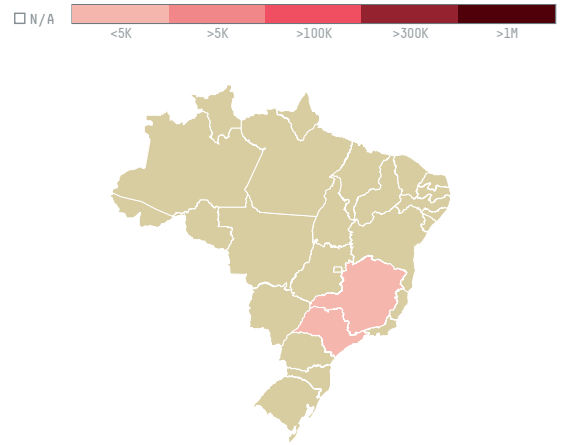

trase

GOLLUCKE & ROTHFOS GMBH (EXP-0774/16A)

ACTIVITY	COMMODITY	COUNTRY	YEAR
Importer	Coffee	Brazil	2016

GOLLUCKE & ROTHFOS GMBH (EXP-0774/16A) was the 506th largest importer of coffee from BRAZIL in 2016, accounting for 216 tons. As an importer, GOLLUCKE & ROTHFOS GMBH (EXP-0774/16A) sources from 46 municipalities, or 7% of the coffee production municipalities. The main destination of the coffee imported by GOLLUCKE & ROTHFOS GMBH (EXP-0774/16A) is GERMANY, accounting for 100% of the total.

TOP DESTINATION COUNTRIES OF COFFEE IMPORTED BY GOLLUCKE & ROTHFOS GMBH (EXP-0774/16A):

COMPARING COMPANIES IMPORTING COFFEE FROM BRAZIL IN 2016

Trase is a partnership between

In collaboration with

and many other organizations and individuals.