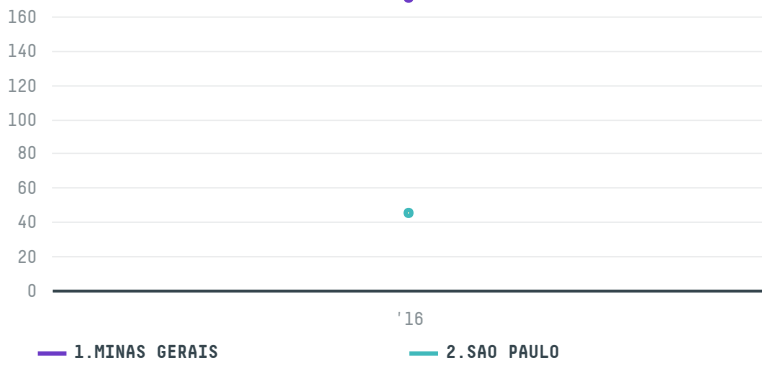

COMPARING COMPANIES IMPORTING COFFEE FROM BRAZIL IN 2016

Trase is a partnership between

In collaboration with

and many other organizations and individuals.

Donors

[Terms of Use](#) · [Privacy policy](#) · [Cookie policy](#) · [Contact us](#)

This website uses cookies to provide you with an improved user experience. By continuing to browse this site, you consent to the use of cookies and similar technologies. Please visit our [privacy policy](#) for further details.

I AGREE