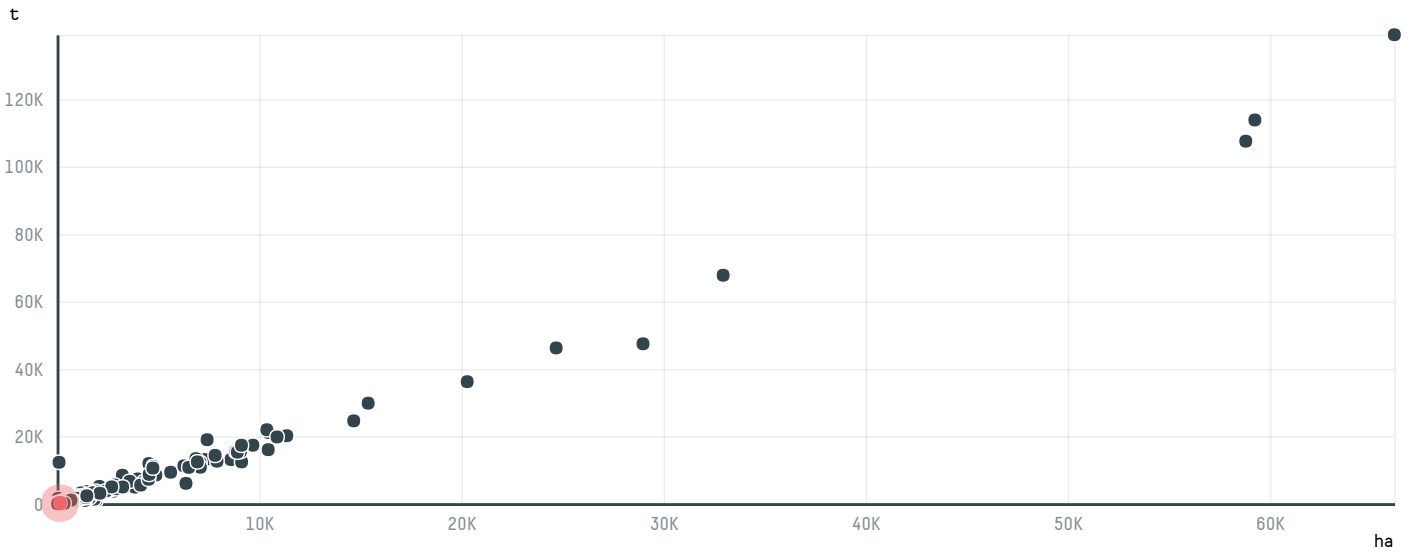

trase

GOLLUCKE & ROTHFOS GMBH (EXP-0774/16A)

ACTIVITY	COMMODITY	COUNTRY	YEAR
Importer	Coffee	Brazil	2016

GOLLUCKE & ROTHFOS GMBH (EXP-0774/16A) was the 506th largest importer of coffee from BRAZIL in 2016, accounting for 216 tons. As an importer, GOLLUCKE & ROTHFOS GMBH (EXP-0774/16A) sources from 46 municipalities, or 7% of the coffee production municipalities. The main destination of the coffee imported by GOLLUCKE & ROTHFOS GMBH (EXP-0774/16A) is GERMANY, accounting for 100% of the total.

TOP DESTINATION COUNTRIES OF COFFEE IMPORTED BY GOLLUCKE & ROTHFOS GMBH (EXP-0774/16A):

COMPARING COMPANIES IMPORTING COFFEE FROM BRAZIL IN 2016

Trase is a partnership between

In collaboration with

and many other organizations and individuals.