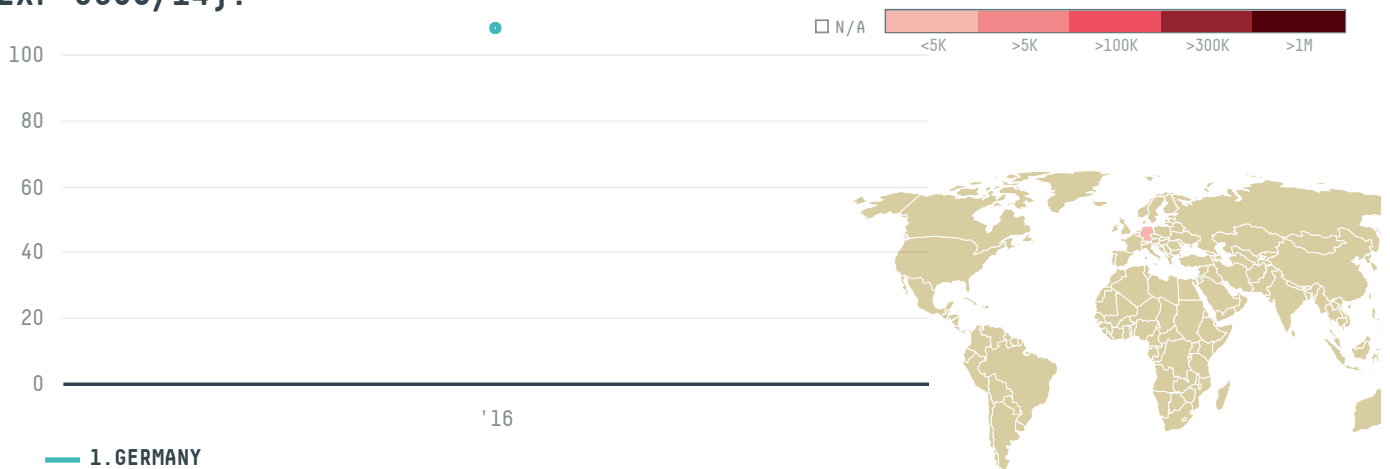

TOP DESTINATION COUNTRIES OF COFFEE IMPORTED BY GOLLUCKE & ROTHFOS GMBH (EXP-0658/14):