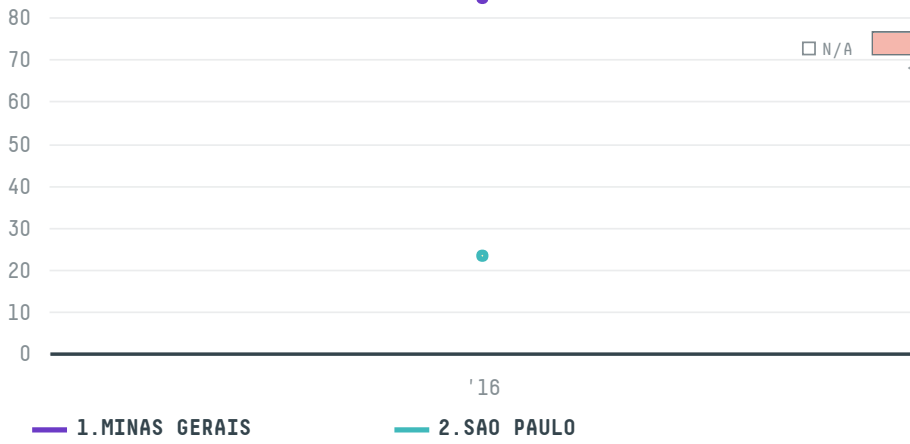

)

Trase is a partnership between

In collaboration with

and many other organizations and individuals.

Donors

This website uses cookies to provide you with an improved user experience. By continuing to browse this site, you consent to the use of cookies and similar technologies. Please visit our [privacy policy](#) for further details.

I AGREE