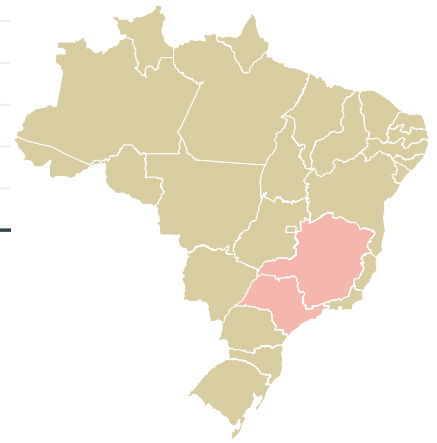

## GOLLUCKE & ROTHFOS GMBH (EXP-0658/14)

ACTIVITY      COMMODITY      COUNTRY  
**Importer**      **Coffee**      **Brazil**

YEAR  
**2016**

GOLLUCKE & ROTHFOS GMBH (EXP-0658/14) was the 762nd largest importer of coffee from BRAZIL in 2016, accounting for 108 tons. As an importer, GOLLUCKE & ROTHFOS GMBH (EXP-0658/14) sources from 46 municipalities, or 7% of the coffee production municipalities. The main destination of the coffee imported by GOLLUCKE & ROTHFOS GMBH (EXP-0658/14) is GERMANY, accounting for 100% of the total.

### TOP DESTINATION COUNTRIES OF COFFEE IMPORTED BY GOLLUCKE & ROTHFOS GMBH (EXP-0658/14):

)

Trase is a partnership between

In collaboration with

and many other organizations and individuals.

Donors

This website uses cookies to provide you with an improved user experience. By continuing to browse this site, you consent to the use of cookies and similar technologies. Please visit our [privacy policy](#) for further details.