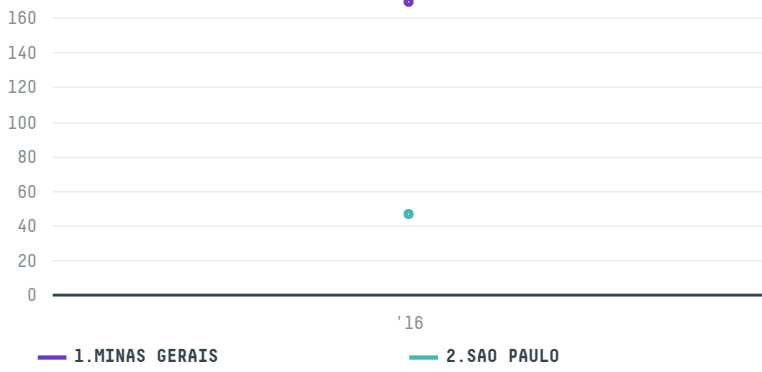

COMPARING COMPANIES IMPORTING COFFEE FROM BRAZIL IN 2016

Trase is a partnership between

In collaboration with

and many other organizations and individuals.

Donors

[Terms of Use](#) · [Privacy policy](#) · [Cookie policy](#) · [Contact us](#)

This website uses cookies to provide you with an improved user experience. By continuing to browse this site, you consent to the use of cookies and similar technologies. Please visit our [privacy policy](#) for further details.

I AGREE