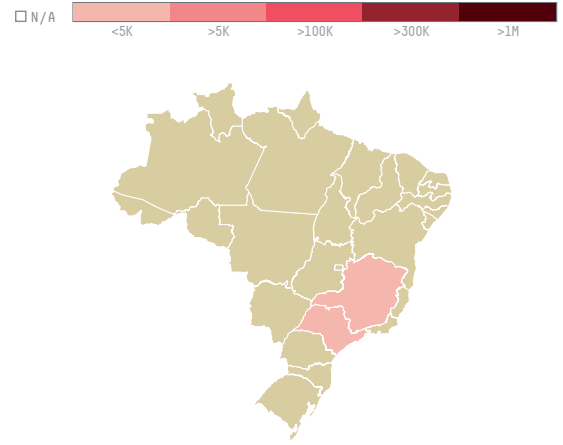

trase

GOLLUCKE & ROTHFOS GMBH (EXP-0641/14)

ACTIVITY	COMMODITY	COUNTRY	YEAR
Importer	Coffee	Brazil	2016

GOLLUCKE & ROTHFOS GMBH (EXP-0641/14) was the 503rd largest importer of coffee from BRAZIL in 2016, accounting for 216 tons. As an importer, GOLLUCKE & ROTHFOS GMBH (EXP-0641/14) sources from 46 municipalities, or 7% of the coffee production municipalities. The main destination of the coffee imported by GOLLUCKE & ROTHFOS GMBH (EXP-0641/14) is GERMANY, accounting for 100% of the total.

TOP DESTINATION COUNTRIES OF COFFEE IMPORTED BY GOLLUCKE & ROTHFOS GMBH (EXP-0641/14):

COMPARING COMPANIES IMPORTING COFFEE FROM BRAZIL IN 2016

Trase is a partnership between

In collaboration with

and many other organizations and individuals.