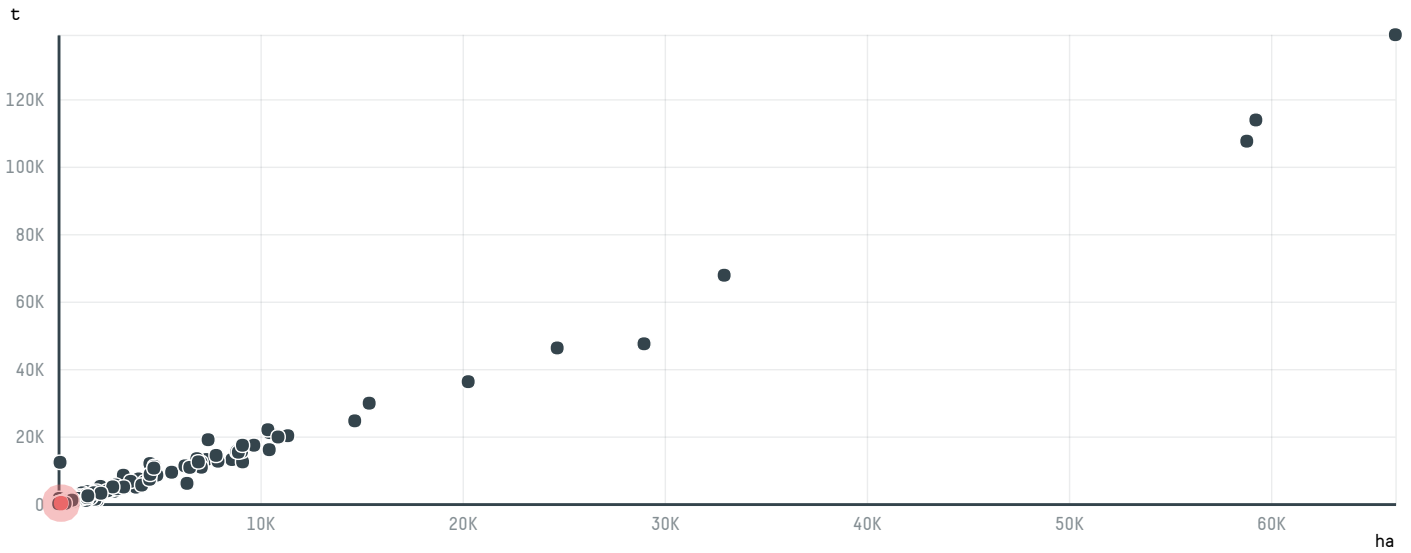

trase

GOLLUCKE & ROTHFOS GMBH (EXP-0641/14)

ACTIVITY	COMMODITY	COUNTRY	YEAR
Importer	Coffee	Brazil	2016

GOLLUCKE & ROTHFOS GMBH (EXP-0641/14) was the 503rd largest importer of coffee from BRAZIL in 2016, accounting for 216 tons. As an importer, GOLLUCKE & ROTHFOS GMBH (EXP-0641/14) sources from 46 municipalities, or 7% of the coffee production municipalities. The main destination of the coffee imported by GOLLUCKE & ROTHFOS GMBH (EXP-0641/14) is GERMANY, accounting for 100% of the total.

TOP DESTINATION COUNTRIES OF COFFEE IMPORTED BY GOLLUCKE & ROTHFOS GMBH (EXP-0641/14):

COMPARING COMPANIES IMPORTING COFFEE FROM BRAZIL IN 2016

Trase is a partnership between

In collaboration with

and many other organizations and individuals.