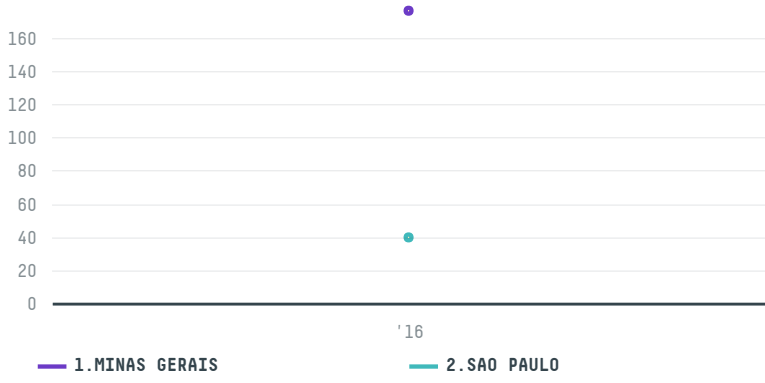

COMPARING COMPANIES IMPORTING COFFEE FROM BRAZIL IN 2016

Trase is a partnership between

In collaboration with

and many other organizations and individuals.

Donors

[Terms of Use](#) · [Privacy policy](#) · [Cookie policy](#) · [Contact us](#)

This website uses cookies to provide you with an improved user experience. By continuing to browse this site, you consent to the use of cookies and similar technologies. Please visit our [privacy policy](#) for further details.

I AGREE