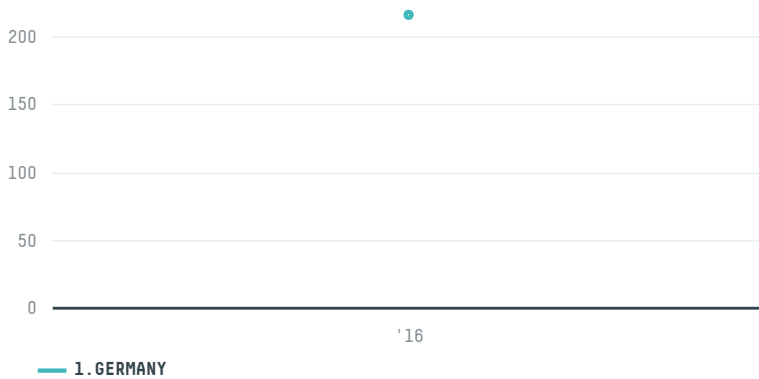

TOP DESTINATION COUNTRIES OF COFFEE IMPORTED BY GEBR. WESTHOFF GMBH & CO. ROH & ROSTKAFFEE KG (EXP-0848: