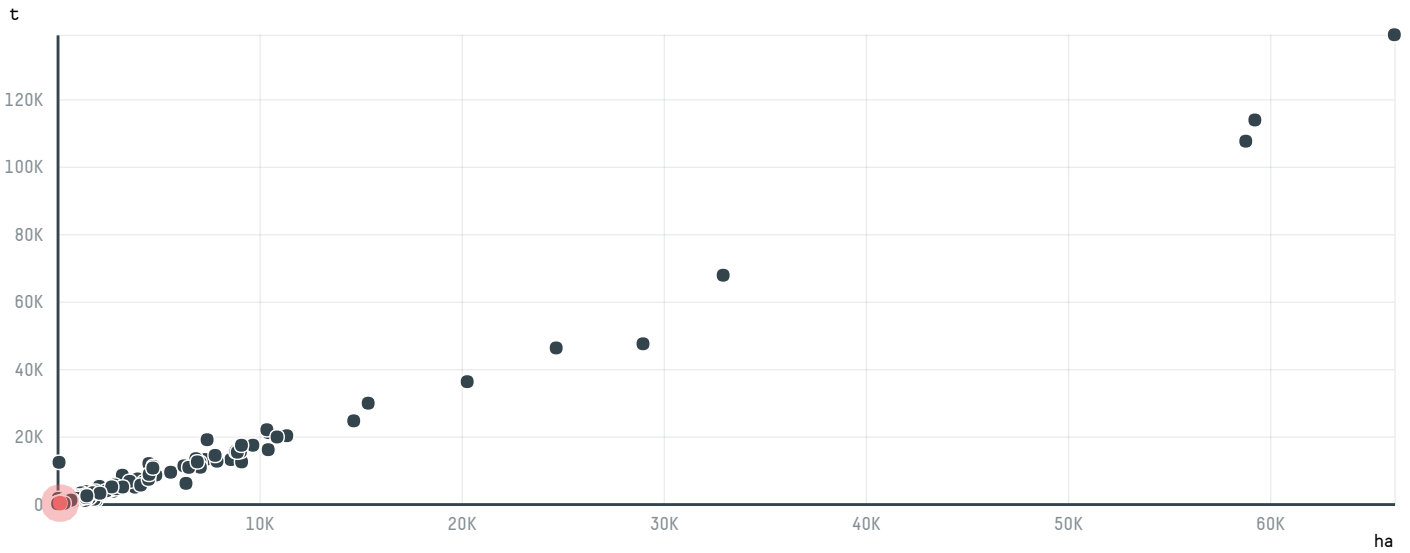

TOP DESTINATION COUNTRIES OF COFFEE IMPORTED BY GEBR. WESTHOFF GMBH & CO. ROH & ROSTKAFFEE KG (EXP-0848:

□ N/A <5K >5K >100K >300K >1M

COMPARING COMPANIES IMPORTING COFFEE FROM BRAZIL IN 2016

Trase is a partnership between