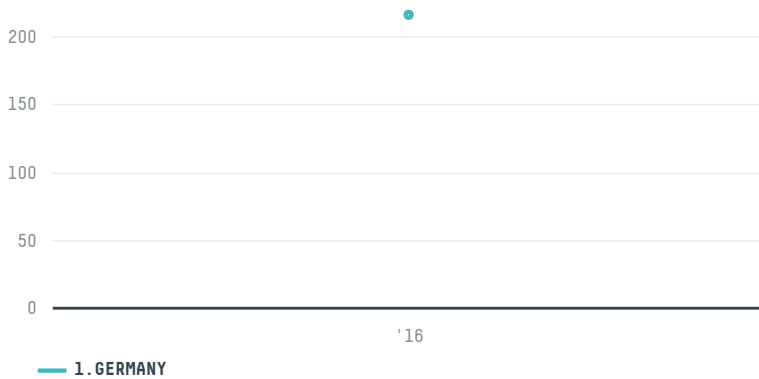

TOP DESTINATION COUNTRIES OF COFFEE IMPORTED BY GEBR. WESTHOFF GMBH & CO. ROH & ROSTKAFFEE KG (EXP-0840: