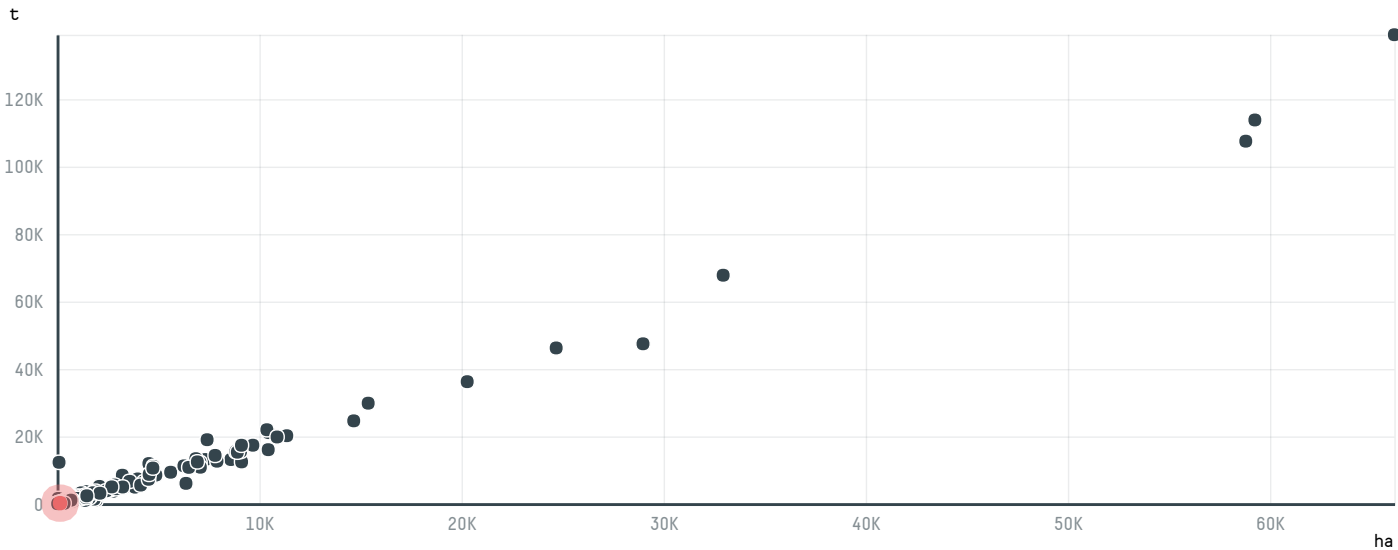

TOP DESTINATION COUNTRIES OF COFFEE IMPORTED BY GEBR. WESTHOFF GMBH & CO. ROH & ROSTKAFFEE KG (EXP-0840:

□ N/A <5K >5K >100K >300K >1M

COMPARING COMPANIES IMPORTING COFFEE FROM BRAZIL IN 2016

Trase is a partnership between