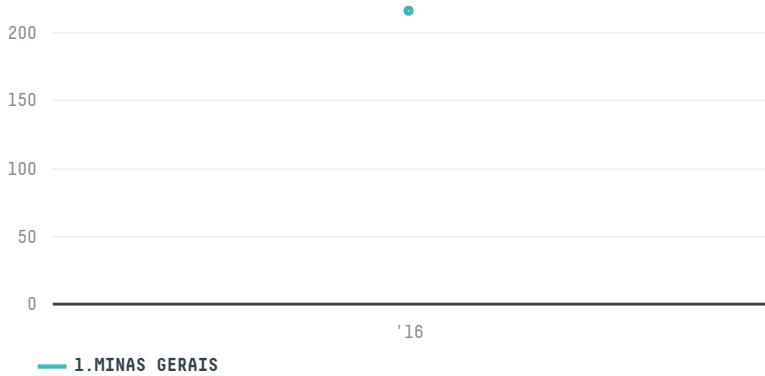

COMPARING COMPANIES IMPORTING COFFEE FROM BRAZIL IN 2016

Trase is a partnership between

In collaboration with

and many other organizations and individuals.

Donors

[Terms of Use](#) · [Privacy policy](#) · [Cookie policy](#) · [Contact us](#)

This website uses cookies to provide you with an improved user experience. By continuing to browse this site, you consent to the use of cookies and similar technologies. Please visit our [privacy policy](#) for further details.

I AGREE