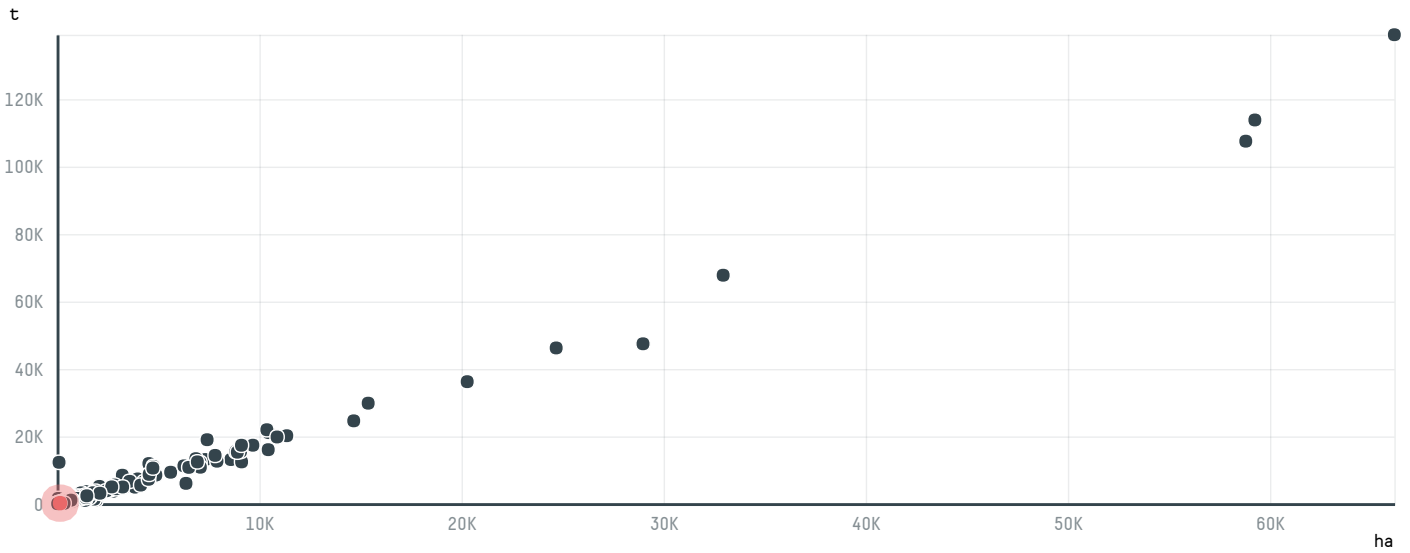

### TOP DESTINATION COUNTRIES OF COFFEE IMPORTED BY GEBR. WESTHOFF GMBH & CO. ROH & ROSTKAFFEE KG (EXP-0676):

□ N/A  <5K  >5K  >100K  >300K  >1M

COMPARING COMPANIES IMPORTING COFFEE FROM BRAZIL IN 2016

Trase is a partnership between