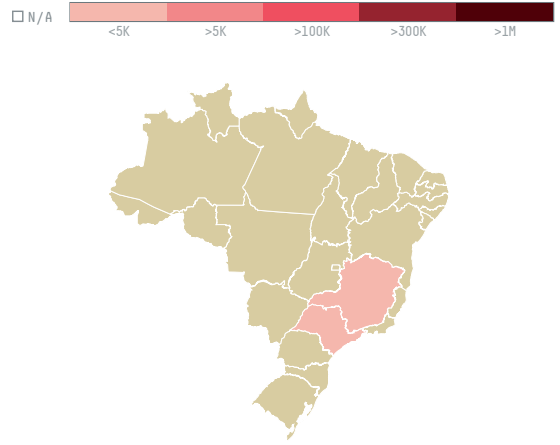

## GEBR. WESTHOFF GMBH & CO. ROH & ROSTKAFFEE KG (EXP-0676)

ACTIVITY	COMMODITY	COUNTRY	YEAR
<b>Importer</b>	<b>Coffee</b>	<b>Brazil</b>	<b>2016</b>

GEBR. WESTHOFF GMBH & CO. ROH & ROSTKAFFEE KG (EXP-0676) was the 495th largest importer of coffee from BRAZIL in 2016, accounting for 216 tons. As an importer, GEBR. WESTHOFF GMBH & CO. ROH & ROSTKAFFEE KG (EXP-0676) sources from 46 municipalities, or 7% of the coffee production municipalities. The main destination of the coffee imported by GEBR. WESTHOFF GMBH & CO. ROH & ROSTKAFFEE KG (EXP-0676) is GERMANY, accounting for 100% of the total.

### TOP DESTINATION COUNTRIES OF COFFEE IMPORTED BY GEBR. WESTHOFF GMBH & CO. ROH & ROSTKAFFEE KG (EXP-0676):

□ N/A  <5K  >5K  >100K  >300K  >1M

COMPARING COMPANIES IMPORTING COFFEE FROM BRAZIL IN 2016

Trase is a partnership between