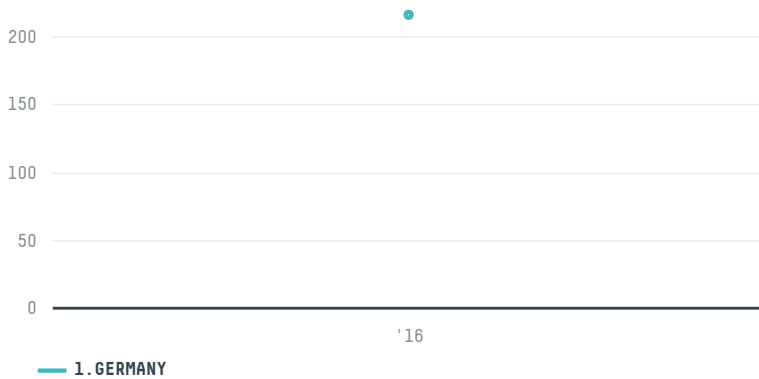

TOP DESTINATION COUNTRIES OF COFFEE IMPORTED BY GEBR. WESTHOFF GMBH & CO. ROH & ROSTKAFFEE KG (EXP-0676):