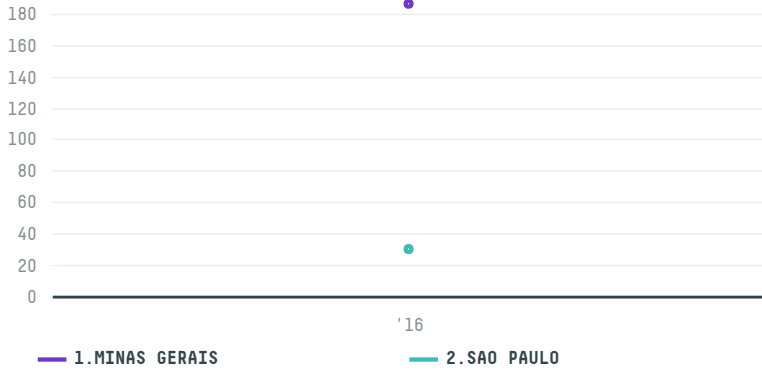

COMPARING COMPANIES IMPORTING COFFEE FROM BRAZIL IN 2016

Trase is a partnership between

In collaboration with

and many other organizations and individuals.

Donors

[Terms of Use](#) · [Privacy policy](#) · [Cookie policy](#) · [Contact us](#)

This website uses cookies to provide you with an improved user experience. By continuing to browse this site, you consent to the use of cookies and similar technologies. Please visit our [privacy policy](#) for further details.

I AGREE