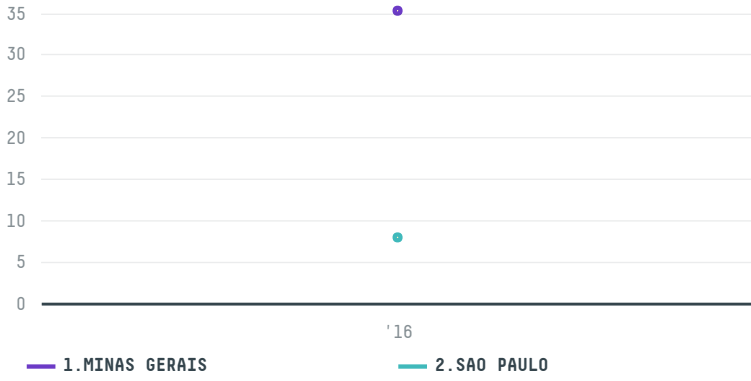

COMPARING COMPANIES IMPORTING COFFEE FROM BRAZIL IN 2016

Trase is a partnership between

In collaboration with

and many other organizations and individuals.

Donors

[Terms of Use](#) · [Privacy policy](#) · [Cookie policy](#) · [Contact us](#)

This website uses cookies to provide you with an improved user experience. By continuing to browse this site, you consent to the use of cookies and similar technologies. Please visit our [privacy policy](#) for further details.

I AGREE