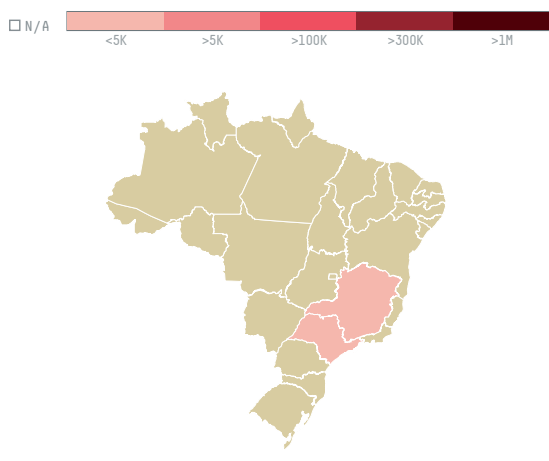

trase

COFFY HANDELS- GESELLSCHAFT BREMEN M.B.H. (EXP-0492/16)

ACTIVITY	COMMODITY	COUNTRY	YEAR
Importer	Coffee	Brazil	2016

COFFY HANDELS-GESELLSCHAFT BREMEN M.B.H. (EXP-0492/16) was the 1392nd largest importer of coffee from BRAZIL in 2016, accounting for 22 tons. As an importer, COFFY HANDELS-GESELLSCHAFT BREMEN M.B.H. (EXP-0492/16) sources from 46 municipalities, or 7% of the coffee production municipalities. The main destination of the coffee imported by COFFY HANDELS-GESELLSCHAFT BREMEN M.B.H. (EXP-0492/16) is GERMANY, accounting for 100% of the total.

TOP DESTINATION COUNTRIES OF COFFEE IMPORTED BY COFFY HANDELS-GESELLSCHAFT BREMEN M.B.H. (EXP- 0492/16):

□ N/A <5K >5K >100K >300K >1M

COMPARING COMPANIES IMPORTING COFFEE FROM BRAZIL IN 2016

Trase is a partnership between