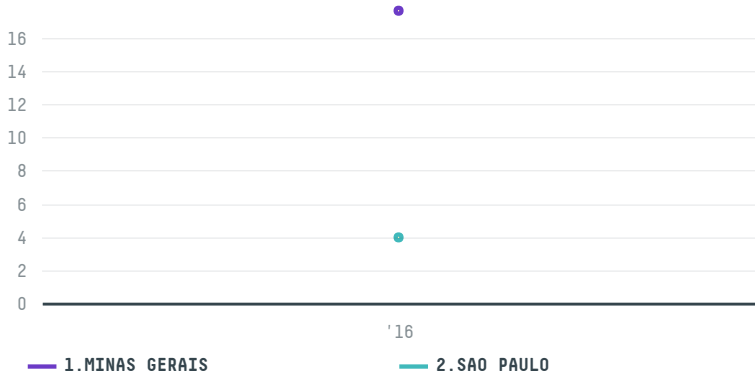

COMPARING COMPANIES IMPORTING COFFEE FROM BRAZIL IN 2016

Trase is a partnership between

In collaboration with

and many other organizations and individuals.

Donors

[Terms of Use](#) · [Privacy policy](#) · [Cookie policy](#) · [Contact us](#)

This website uses cookies to provide you with an improved user experience. By continuing to browse this site, you consent to the use of cookies and similar technologies. Please visit our [privacy policy](#) for further details.

I AGREE