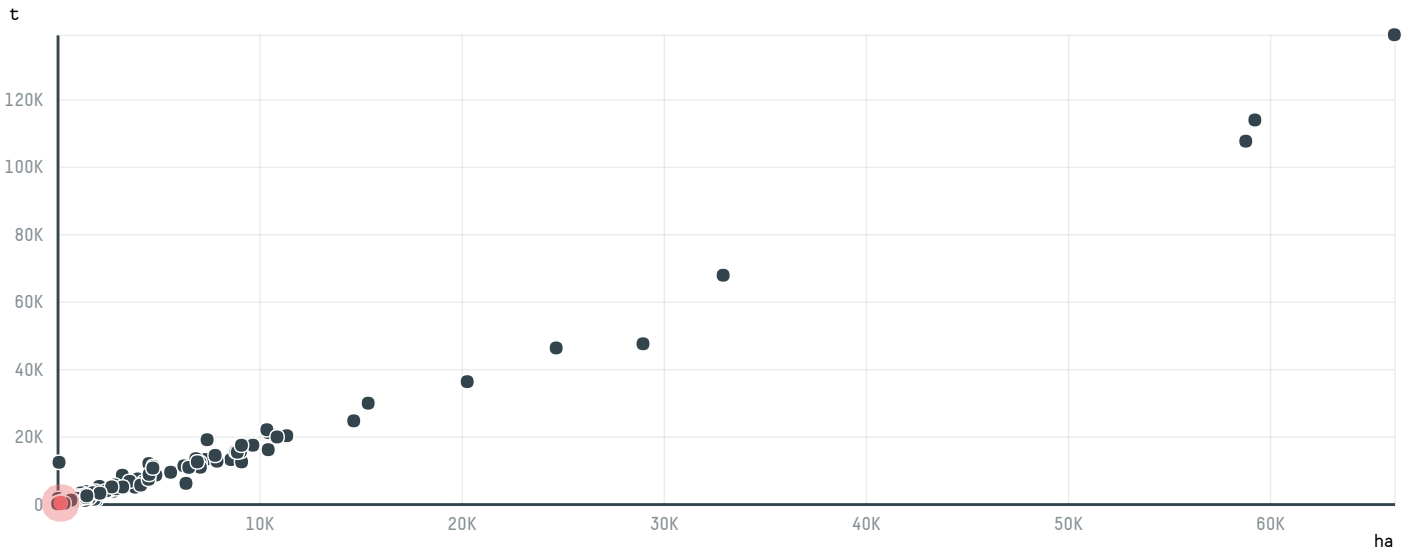

trase

BERNHARD ROTHFOS GMBH (EXP-0904/15B)

ACTIVITY COMMODITY COUNTRY YEAR
Importer **Coffee** **Brazil** **2016**

BERNHARD ROTHFOS GMBH (EXP-0904/15B) was the 440th largest importer of coffee from BRAZIL in 2016, accounting for 259 tons. As an importer, BERNHARD ROTHFOS GMBH (EXP-0904/15B) sources from 46 municipalities, or 7% of the coffee production municipalities. The main destination of the coffee imported by BERNHARD ROTHFOS GMBH (EXP-0904/15B) is GERMANY, accounting for 100% of the total.

TOP DESTINATION COUNTRIES OF COFFEE IMPORTED BY BERNHARD ROTHFOS GMBH (EXP-0904/15B):

COMPARING COMPANIES IMPORTING COFFEE FROM BRAZIL IN 2016

Trase is a partnership between

In collaboration with

and many other organizations and individuals.