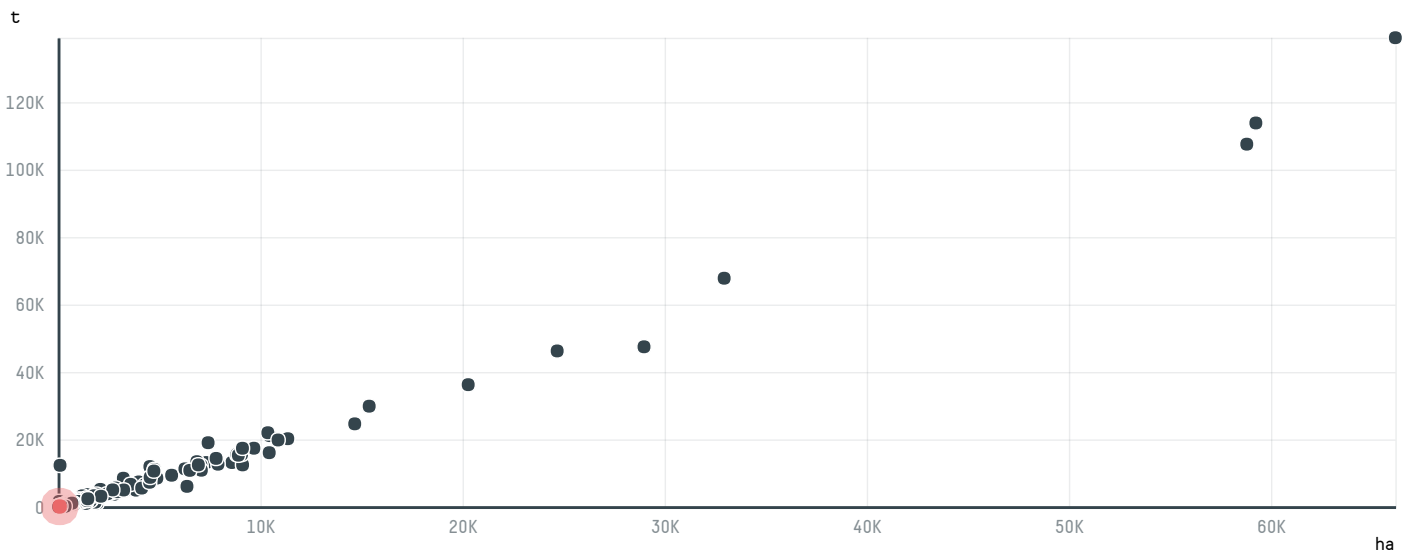

trase

BERNHARD ROTHFOS GMBH (EXP-0546/16)

ACTIVITY	COMMODITY	COUNTRY	YEAR
Importer	Coffee	Brazil	2016

BERNHARD ROTHFOS GMBH (EXP-0546/16) was the 739th largest importer of coffee from BRAZIL in 2016, accounting for 108 tons. As an importer, BERNHARD ROTHFOS GMBH (EXP-0546/16) sources from 46 municipalities, or 7% of the coffee production municipalities. The main destination of the coffee imported by BERNHARD ROTHFOS GMBH (EXP-0546/16) is GERMANY, accounting for 100% of the total.

TOP DESTINATION COUNTRIES OF COFFEE IMPORTED BY BERNHARD ROTHFOS GMBH (EXP-0546/16):

COMPARING COMPANIES IMPORTING COFFEE FROM BRAZIL IN 2016

Trase is a partnership between

In collaboration with

and many other organizations and individuals.