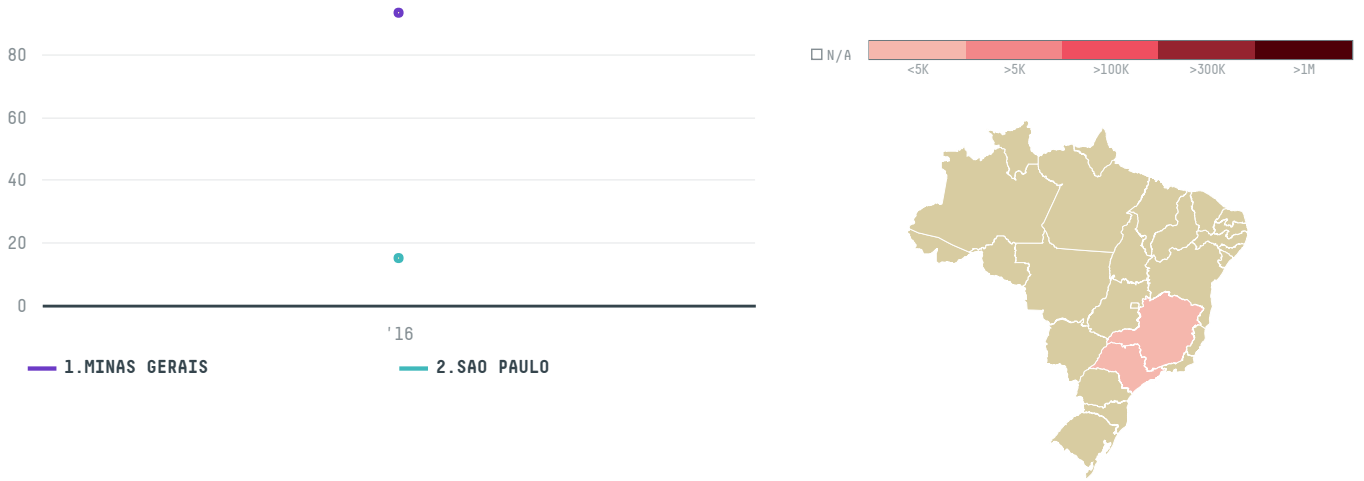

trase

BERNHARD ROTHFOS GMBH (EXP-0546/16)

ACTIVITY	COMMODITY	COUNTRY	YEAR
Importer	Coffee	Brazil	2016

BERNHARD ROTHFOS GMBH (EXP-0546/16) was the 739th largest importer of coffee from BRAZIL in 2016, accounting for 108 tons. As an importer, BERNHARD ROTHFOS GMBH (EXP-0546/16) sources from 46 municipalities, or 7% of the coffee production municipalities. The main destination of the coffee imported by BERNHARD ROTHFOS GMBH (EXP-0546/16) is GERMANY, accounting for 100% of the total.

TOP DESTINATION COUNTRIES OF COFFEE IMPORTED BY BERNHARD ROTHFOS GMBH (EXP-0546/16):

COMPARING COMPANIES IMPORTING COFFEE FROM BRAZIL IN 2016

Trase is a partnership between

In collaboration with

and many other organizations and individuals.