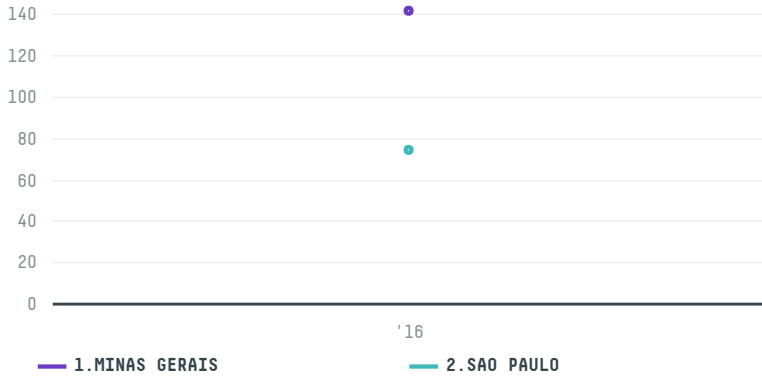

COMPARING COMPANIES IMPORTING COFFEE FROM BRAZIL IN 2016

Trase is a partnership between

In collaboration with

and many other organizations and individuals.

Donors

[Terms of Use](#) · [Privacy policy](#) · [Cookie policy](#) · [Contact us](#)

This website uses cookies to provide you with an improved user experience. By continuing to browse this site, you consent to the use of cookies and similar technologies. Please visit our [privacy policy](#) for further details.

I AGREE