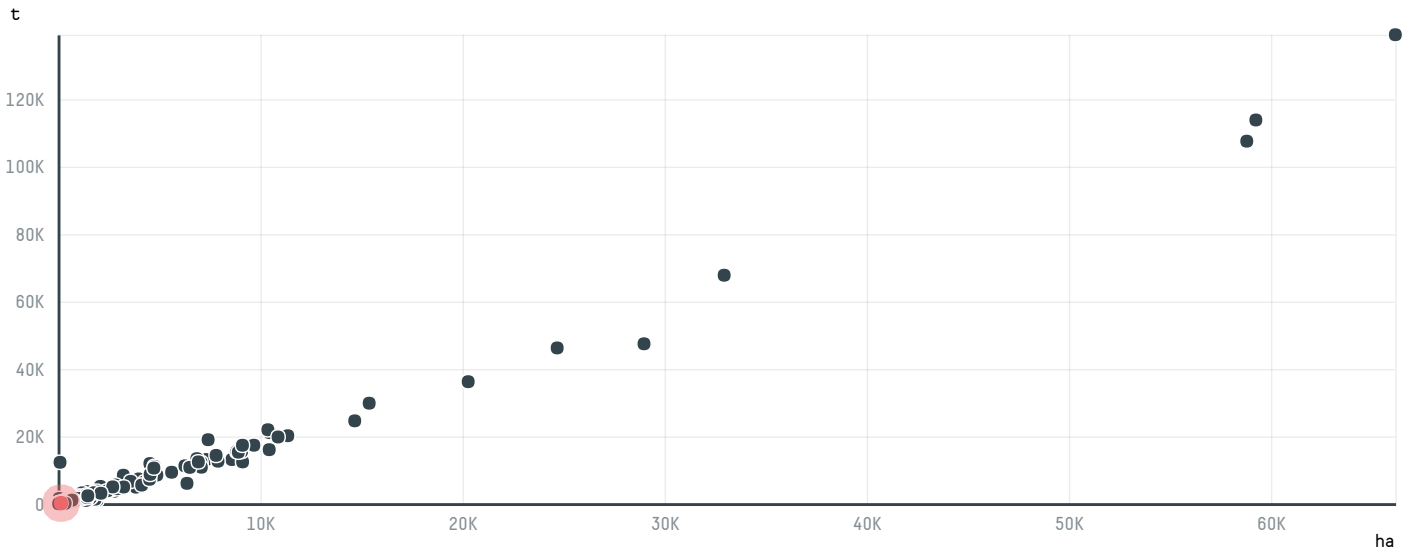

trase

BERNHARD ROTHFOS GMBH (EXP-0471/16B)

ACTIVITY	COMMODITY	COUNTRY	YEAR
Importer	Coffee	Brazil	2016

BERNHARD ROTHFOS GMBH (EXP-0471/16B) was the 502nd largest importer of coffee from BRAZIL in 2016, accounting for 216 tons. As an importer, BERNHARD ROTHFOS GMBH (EXP-0471/16B) sources from 46 municipalities, or 7% of the coffee production municipalities. The main destination of the coffee imported by BERNHARD ROTHFOS GMBH (EXP-0471/16B) is GERMANY, accounting for 100% of the total.

TOP DESTINATION COUNTRIES OF COFFEE IMPORTED BY BERNHARD ROTHFOS GMBH (EXP-0471/16B):

COMPARING COMPANIES IMPORTING COFFEE FROM BRAZIL IN 2016

Trase is a partnership between

In collaboration with

and many other organizations and individuals.