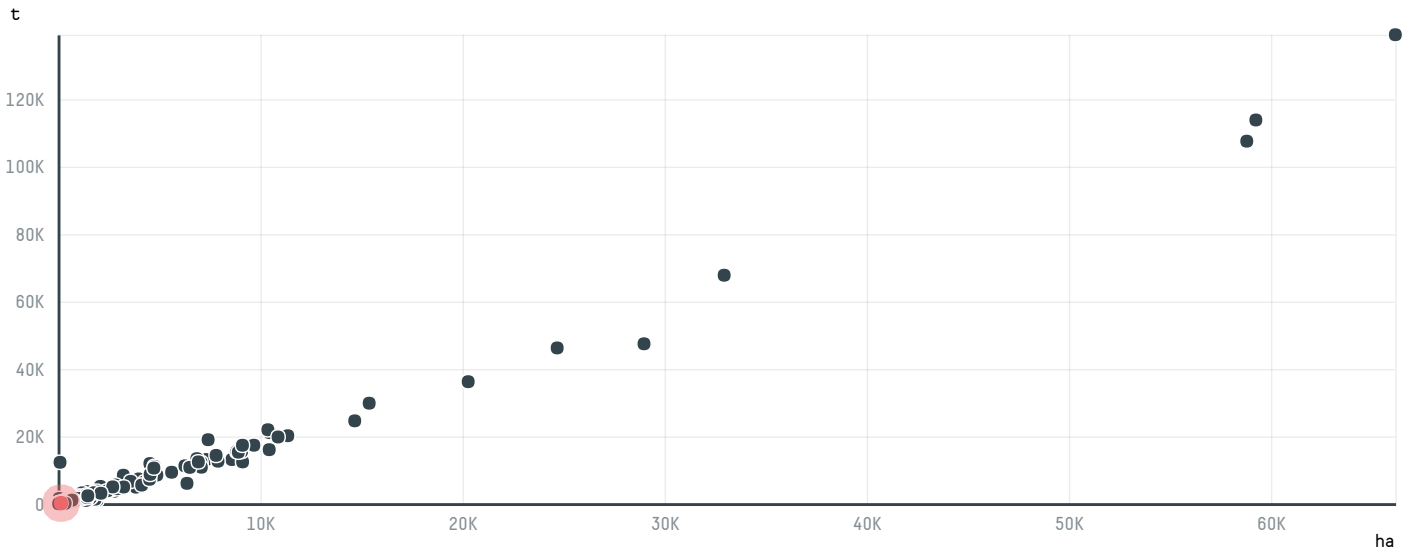

trase

BERNHARD ROTHFOS GMBH (EXP-0195/16C)

ACTIVITY	COMMODITY	COUNTRY	YEAR
Importer	Coffee	Brazil	2016

BERNHARD ROTHFOS GMBH (EXP-0195/16C) was the 508th largest importer of coffee from BRAZIL in 2016, accounting for 216 tons. As an importer, BERNHARD ROTHFOS GMBH (EXP-0195/16C) sources from 46 municipalities, or 7% of the coffee production municipalities. The main destination of the coffee imported by BERNHARD ROTHFOS GMBH (EXP-0195/16C) is GERMANY, accounting for 100% of the total.

TOP DESTINATION COUNTRIES OF COFFEE IMPORTED BY BERNHARD ROTHFOS GMBH (EXP-0195/16C):

COMPARING COMPANIES IMPORTING COFFEE FROM BRAZIL IN 2016

Trase is a partnership between

In collaboration with

and many other organizations and individuals.