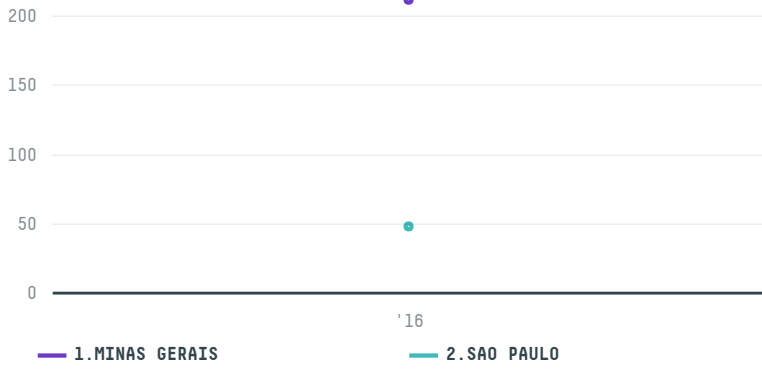

trase

BERNHARD ROTHFOS GMBH (EXP-0194/16B)

| ACTIVITY | COMMODITY | COUNTRY | YEAR |
|-----------------|---------------|---------------|-------------|
| Importer | Coffee | Brazil | 2016 |

BERNHARD ROTHFOS GMBH (EXP-0194/16B) was the 437th largest importer of coffee from BRAZIL in 2016, accounting for 259 tons. As an importer, BERNHARD ROTHFOS GMBH (EXP-0194/16B) sources from 46 municipalities, or 7% of the coffee production municipalities. The main destination of the coffee imported by BERNHARD ROTHFOS GMBH (EXP-0194/16B) is GERMANY, accounting for 100% of the total.

TOP DESTINATION COUNTRIES OF COFFEE IMPORTED BY BERNHARD ROTHFOS GMBH (EXP-0194/16B):

COMPARING COMPANIES IMPORTING COFFEE FROM BRAZIL IN 2016

Trase is a partnership between

In collaboration with

and many other organizations and individuals.