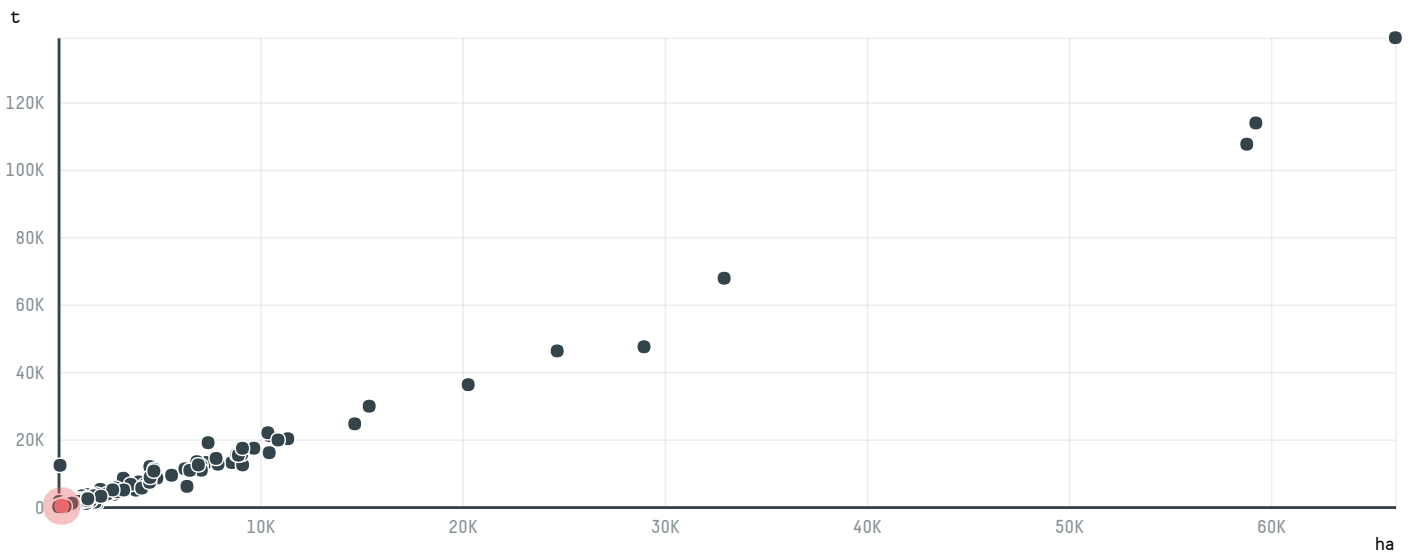

trase

BERNHARD ROTHFOS GMBH (EXP-0194/16B)

| ACTIVITY | COMMODITY | COUNTRY | YEAR |
|-----------------|---------------|---------------|-------------|
| Importer | Coffee | Brazil | 2016 |

BERNHARD ROTHFOS GMBH (EXP-0194/16B) was the 437th largest importer of coffee from BRAZIL in 2016, accounting for 259 tons. As an importer, BERNHARD ROTHFOS GMBH (EXP-0194/16B) sources from 46 municipalities, or 7% of the coffee production municipalities. The main destination of the coffee imported by BERNHARD ROTHFOS GMBH (EXP-0194/16B) is GERMANY, accounting for 100% of the total.

TOP DESTINATION COUNTRIES OF COFFEE IMPORTED BY BERNHARD ROTHFOS GMBH (EXP-0194/16B):

COMPARING COMPANIES IMPORTING COFFEE FROM BRAZIL IN 2016

Trase is a partnership between

In collaboration with

and many other organizations and individuals.