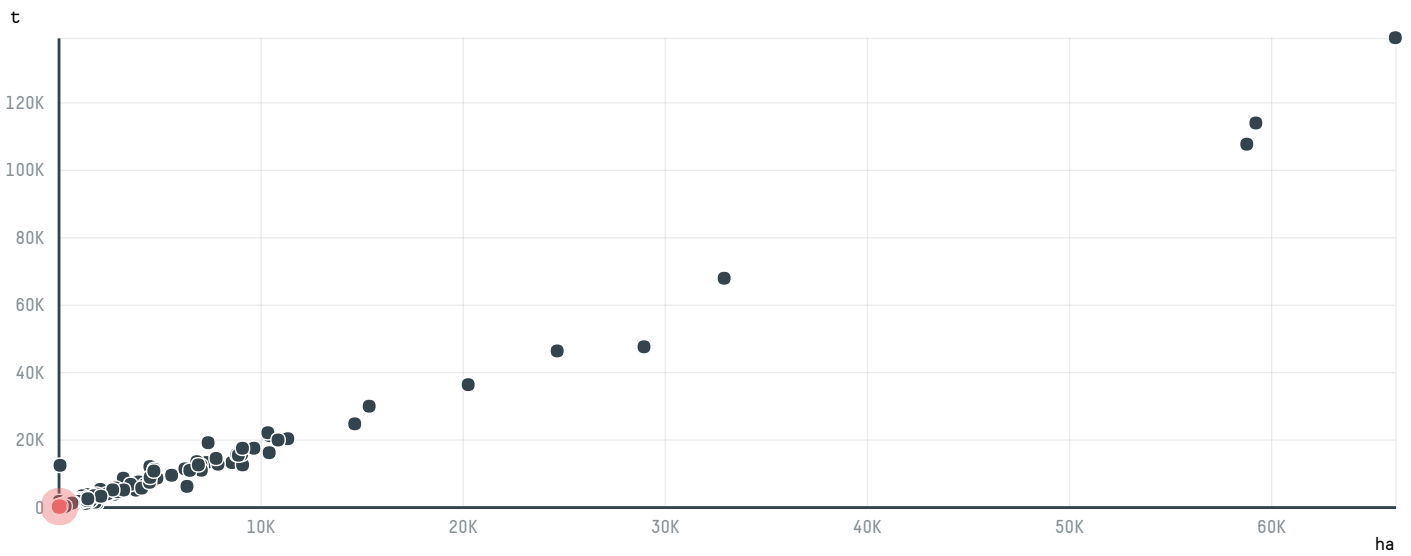

COMPARING COMPANIES IMPORTING COFFEE FROM BRAZIL IN 2016

Trase is a partnership between

In collaboration with

and many other organizations and individuals.

Donors

[Terms of Use](#) · [Privacy policy](#) · [Cookie policy](#) · [Contact us](#)

This website uses cookies to provide you with an improved user experience. By continuing to browse this site, you consent to the use of cookies and similar technologies. Please visit our [privacy policy](#) for further details.

I AGREE