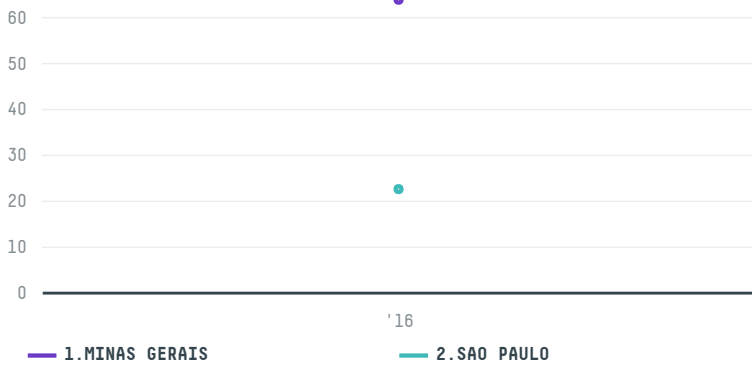

COMPARING COMPANIES IMPORTING COFFEE FROM BRAZIL IN 2016

Trase is a partnership between

In collaboration with

and many other organizations and individuals.

Donors

[Terms of Use](#) · [Privacy policy](#) · [Cookie policy](#) · [Contact us](#)

This website uses cookies to provide you with an improved user experience. By continuing to browse this site, you consent to the use of cookies and similar technologies. Please visit our [privacy policy](#) for further details.

I AGREE