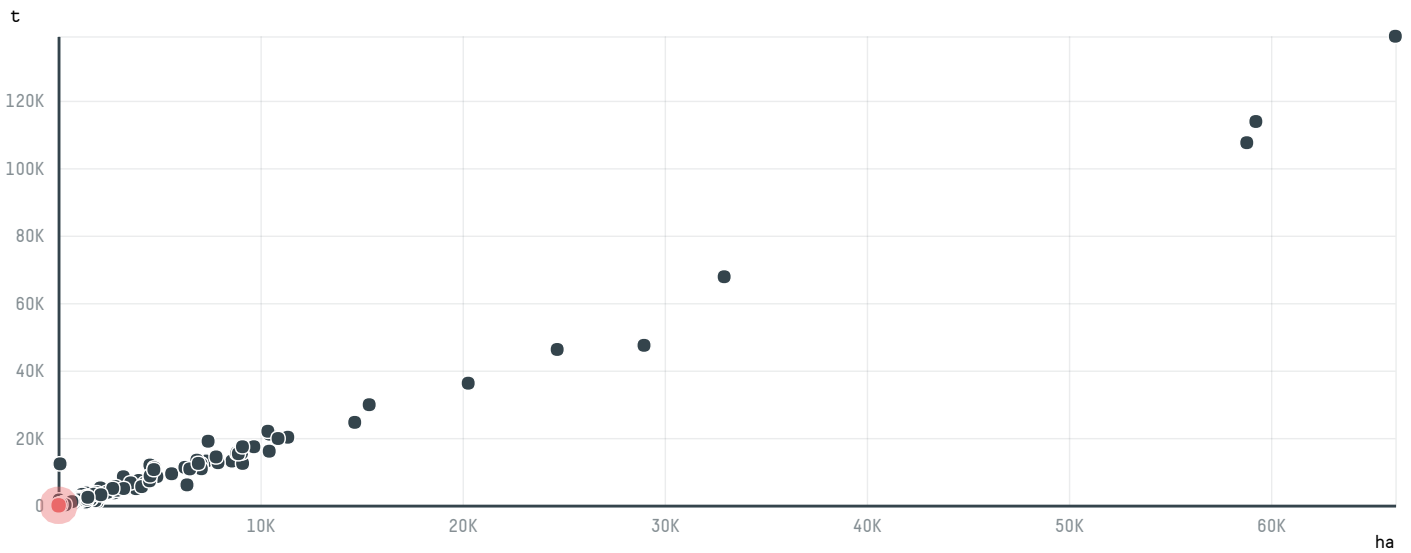

trase

SAS BELCO (EXP-0027/16)

ACTIVITY COMMODITY COUNTRY YEAR
Importer **Coffee** **Brazil** **2016**

SAS BELCO (EXP-0027/16) was the 1454th largest importer of coffee from BRAZIL in 2016, accounting for 19 tons. As an importer, SAS BELCO (EXP-0027/16) sources from 12 municipalities, or 2% of the coffee production municipalities. The main destination of the coffee imported by SAS BELCO (EXP-0027/16) is FRANCE, accounting for 100% of the total.

TOP DESTINATION COUNTRIES OF COFFEE IMPORTED BY SAS BELCO (EXP-0027/16):

COMPARING COMPANIES IMPORTING COFFEE FROM BRAZIL IN 2016

Trase is a partnership between

In collaboration with

and many other organizations and individuals.